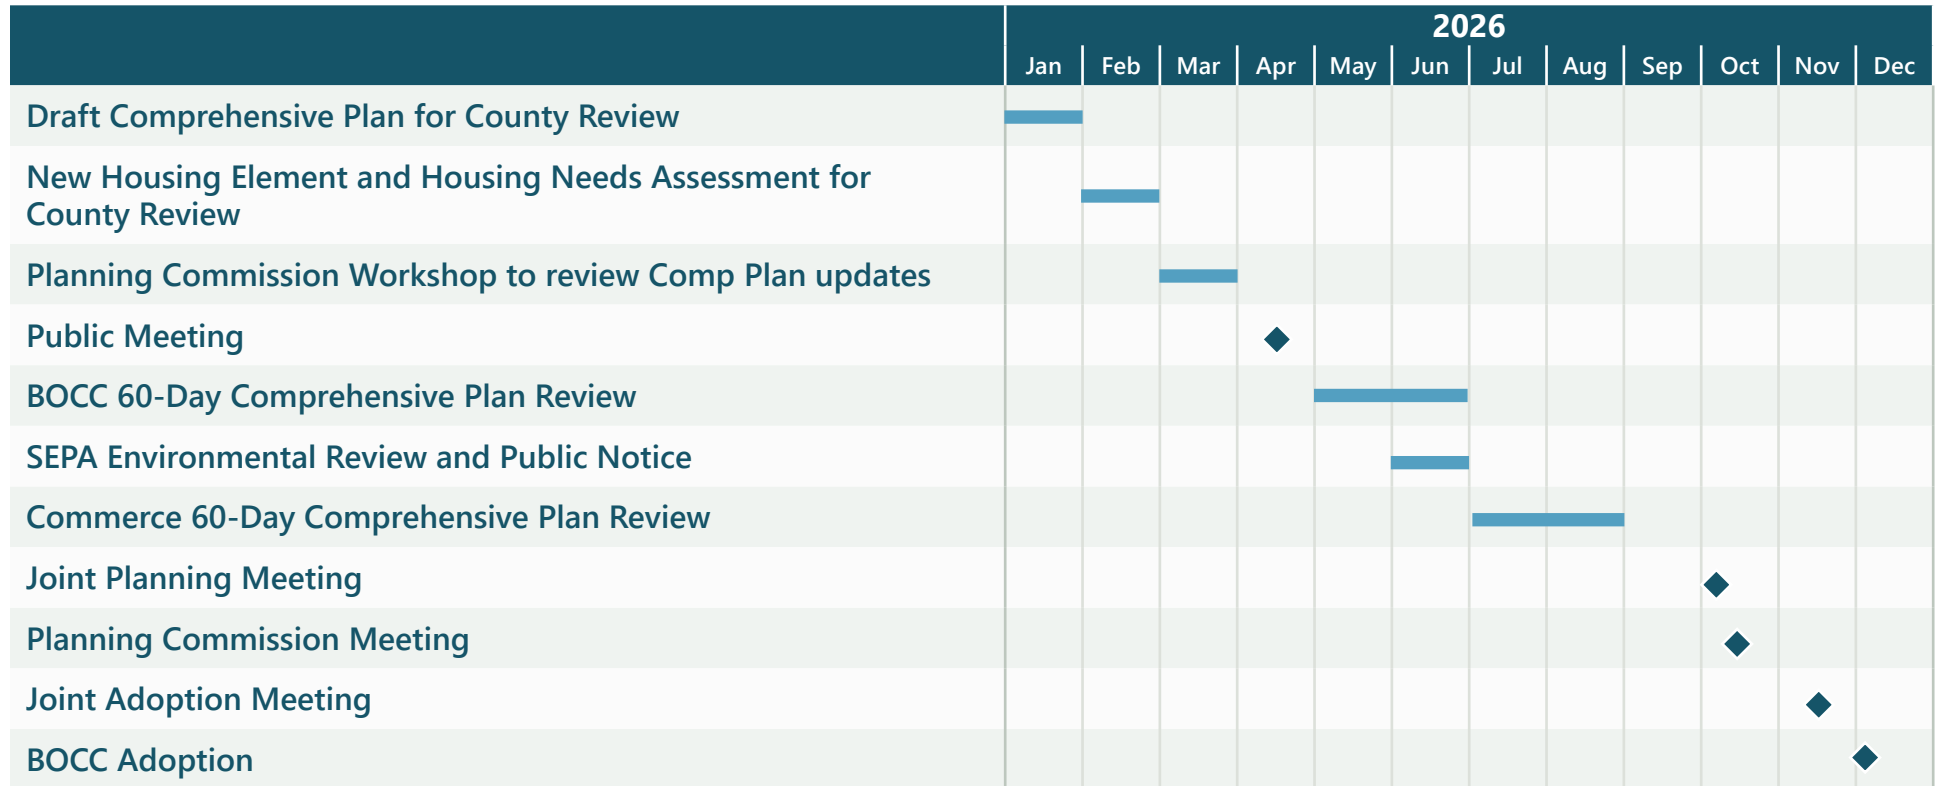

Douglas Co Comp Plan Schedule

■ Task Period ◆ Event