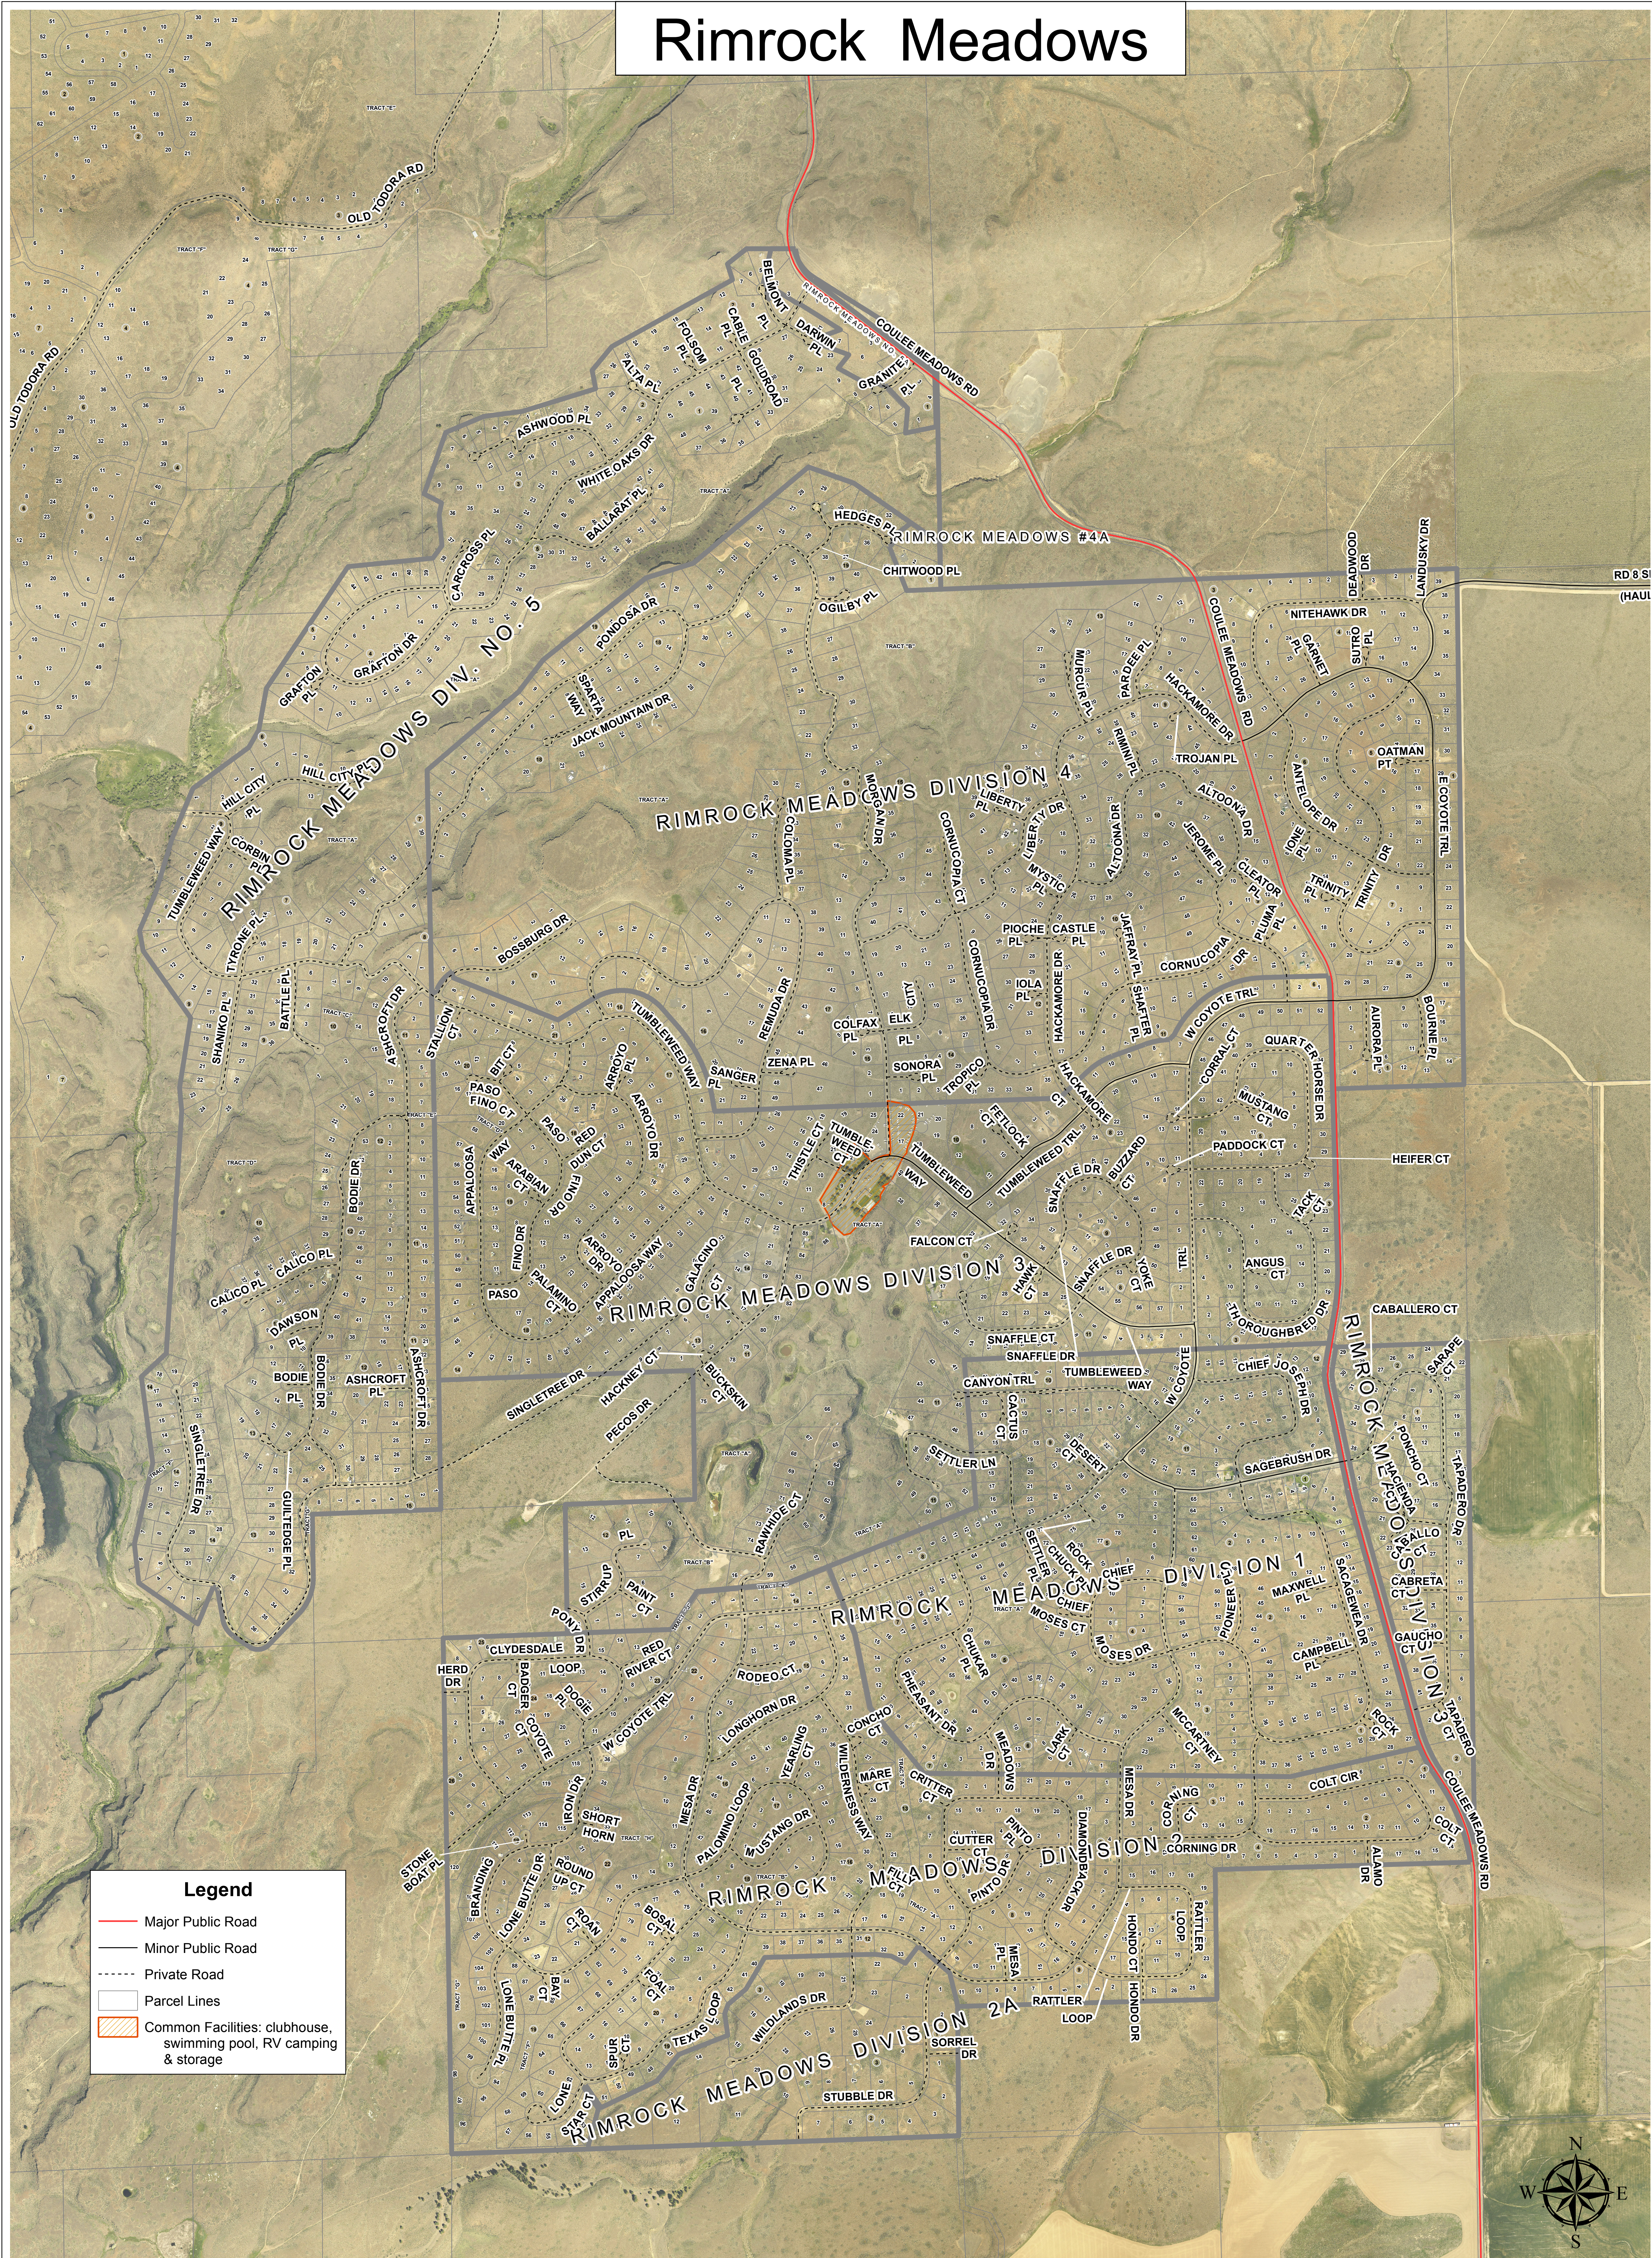

# Rimrock Meadows

### Legend

- Major Public Road
- Minor Public Road
- - - Private Road
- ▭ Parcel Lines
- ▨ Common Facilities: clubhouse, swimming pool, RV camping & storage

Douglas County  
 Transportation & Land Services  
 Public Services Building  
 140 - 19TH ST NW, Suite A  
 East Wenatchee, WA 98802  
 (509) 884-7173

Map Revised: November 2019

Note: This map is intended for general information purposes only. Douglas County makes no claim as to the accuracy or current condition of the data shown on this map. Aerial photo is the 2019 Pictometry photo at 9-inch resolution.