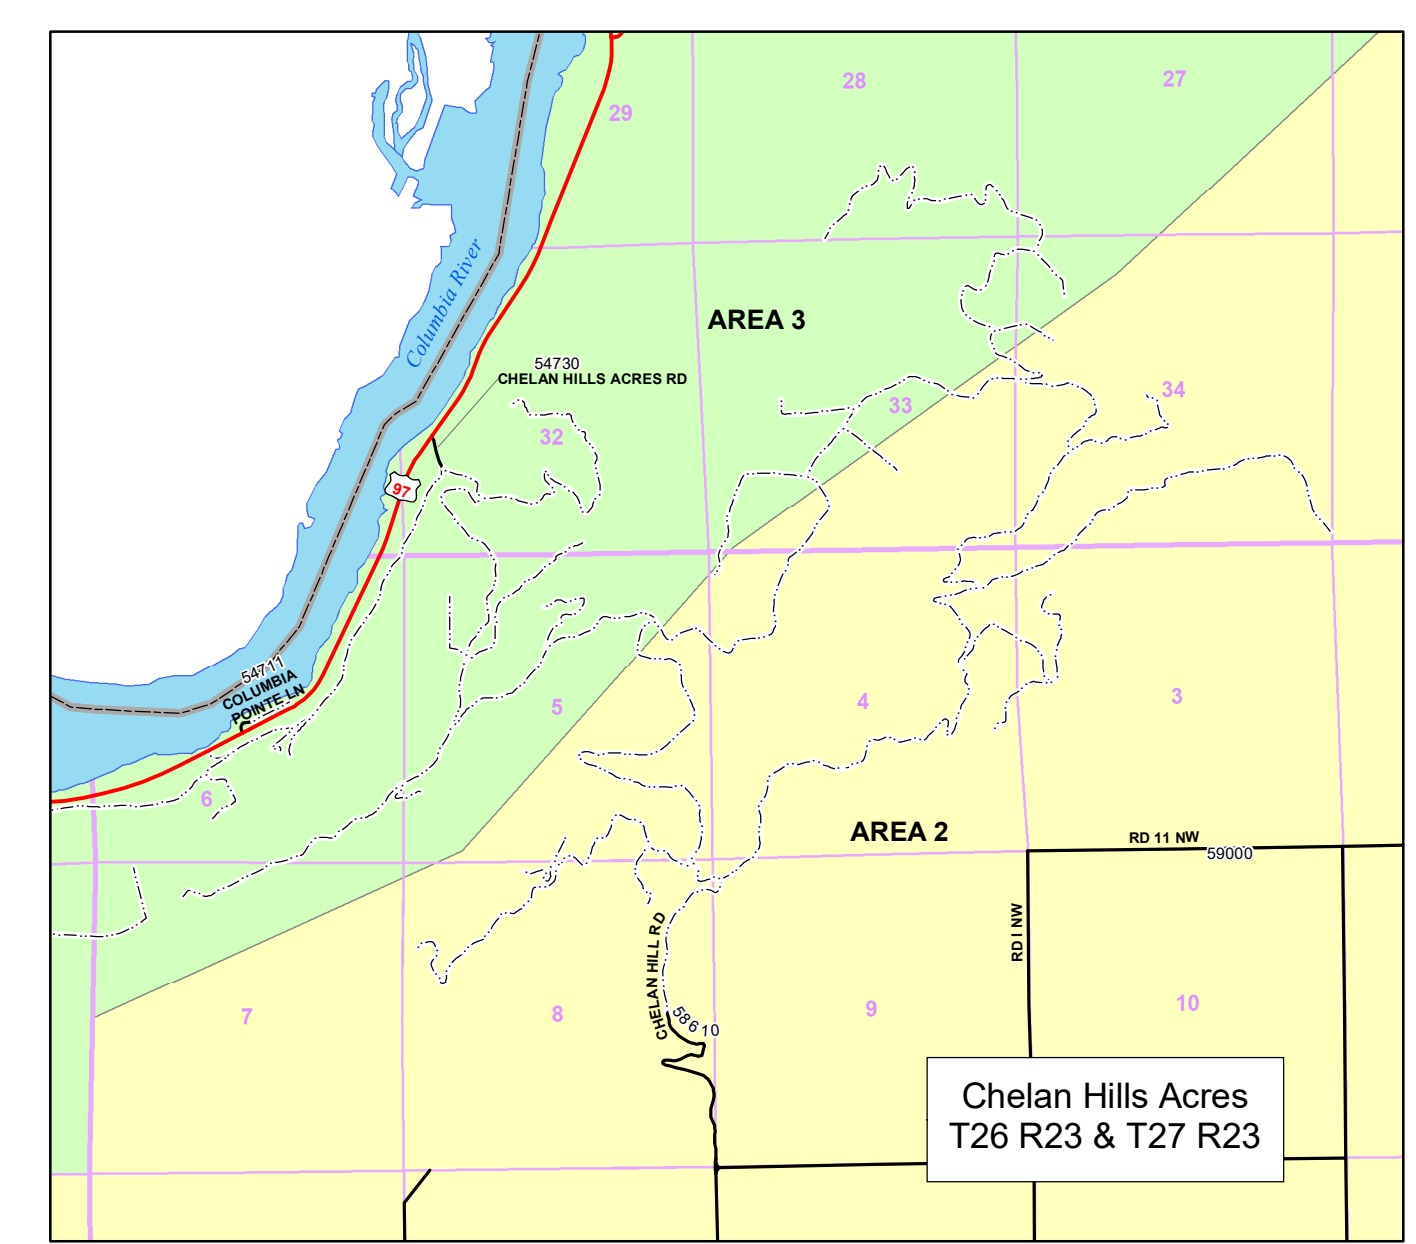

2019  
Road Maintenance Districts  
in Douglas County

Please see the Bauer's Landing & Suncove inset.

Please see the Deer Creek inset.

Please see the Badger Mountain inset.

Please refer to the Greater East Wenatchee Area Road Map.

Please see the Chelan Springs inset.

Please see the Chelan Hills Acres inset.

Please see the Rimrock Meadows inset.

Douglas County  
Transportation & Land Services  
Public Services Building  
140 - 16TH ST NW, Suite A  
East Wenatchee, WA 98802  
(509) 884-7173

Note: This map is intended for general information purposes only. Douglas County makes no claim as to the accuracy or current condition of the data shown on this map. Map Insets are not to scale.

The roads shown on this map may not all be open to the public. Contact Douglas County for specific road information.  
PLEASE DO NOT TRESPASS!

Map revised: December 2019

- Legend**
- Roads**
    - Major Public Road
    - Minor Public Road
    - Private Road
    - Proposed Road
  - Douglas County Road Districts**
    - Area 1
    - Area 2
    - Area 3
  - Local Government**
    - City or Town
    - County Boundary
  - Lakes or Rivers**
    - Intermittent Water
    - Perennial Water
  - Townships & Sections**
    - Township
    - Section