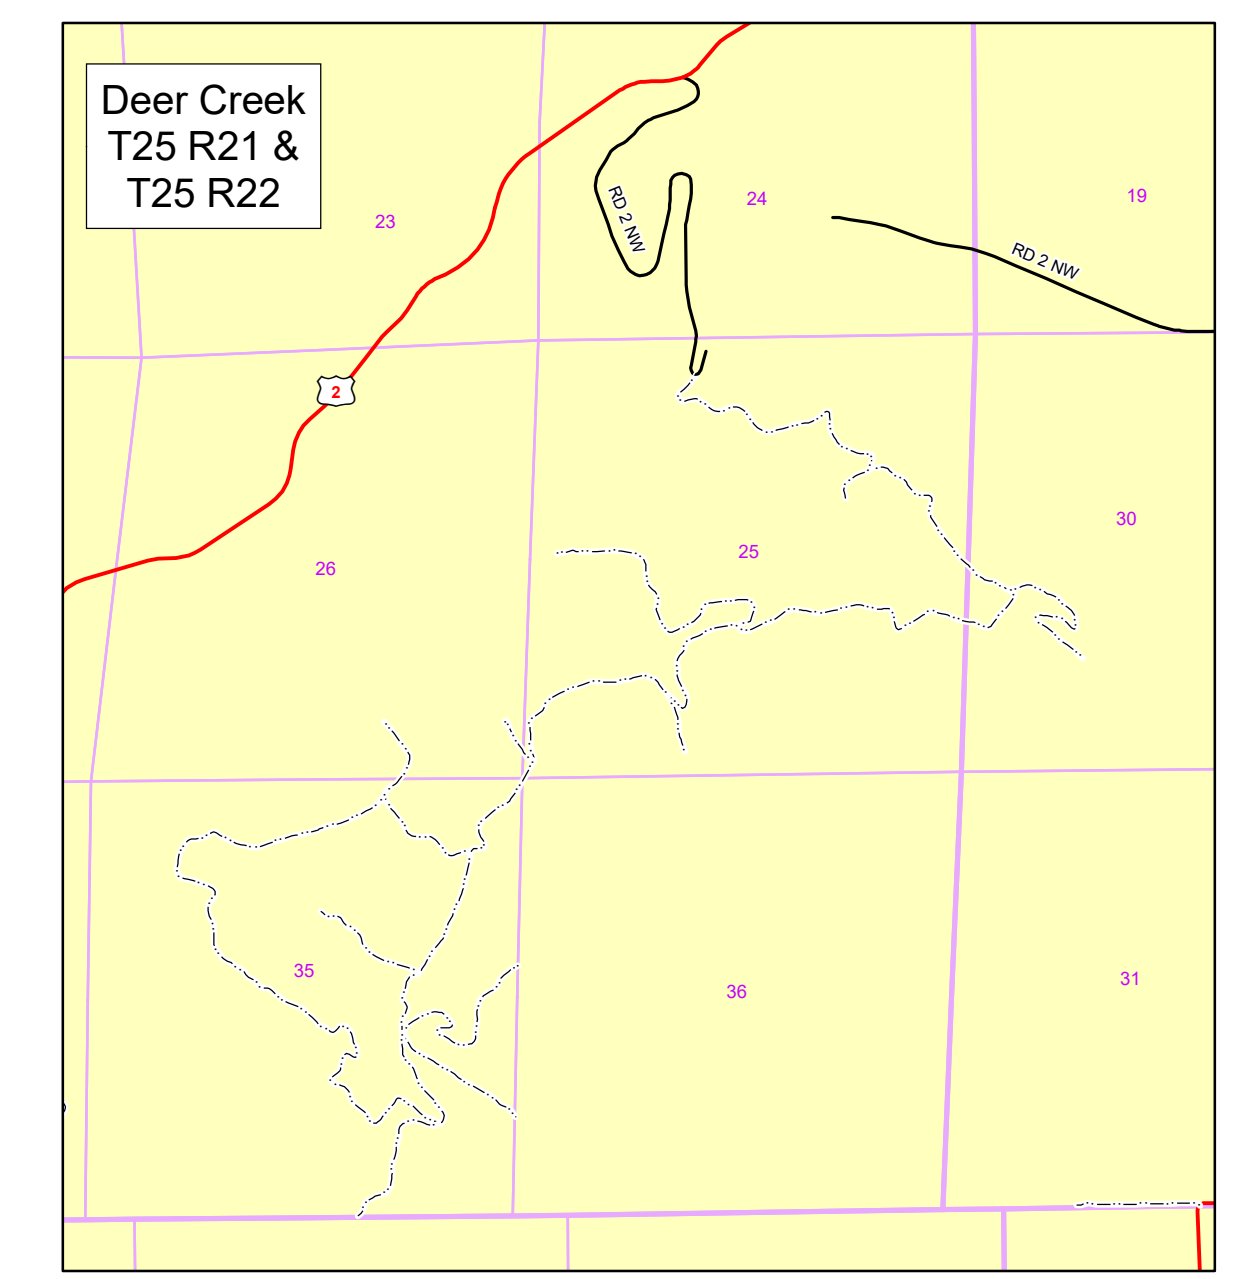

2019  
Road Maintenance Districts  
in Douglas County

Please see the Bauer's Landing & Suncove inset.

Please see the Deer Creek inset.

Please see the Badger Mountain inset.

Please refer to the Greater East Wenatchee Area Road Map.

Please see the Chelan Springs inset.

Please see the Chelan Hills Acres inset.

Please see the Rimrock Meadows inset.

Douglas County  
Transportation & Land Services  
Public Services Building  
140 - 16TH ST NW, Suite A  
East Wenatchee, WA 98802  
(509) 884-7173

Note: This map is intended for general information purposes only. Douglas County makes no claim as to the accuracy or current condition of the data shown on this map. Map Insets are not to scale.

The roads shown on this map may not all be open to the public. Contact Douglas County for specific road information.  
PLEASE DO NOT TRESPASS!

Map revised: December 2019

- Legend**
- Roads**
    - Major Public Road
    - Minor Public Road
    - Private Road
    - Proposed Road
  - Douglas County Road Districts**
    - Area 1
    - Area 2
    - Area 3
  - Local Government**
    - City or Town
    - County Boundary
  - Lakes or Rivers**
    - Intermittent Water
    - Perennial Water
  - Townships & Sections**
    - Township
    - Section