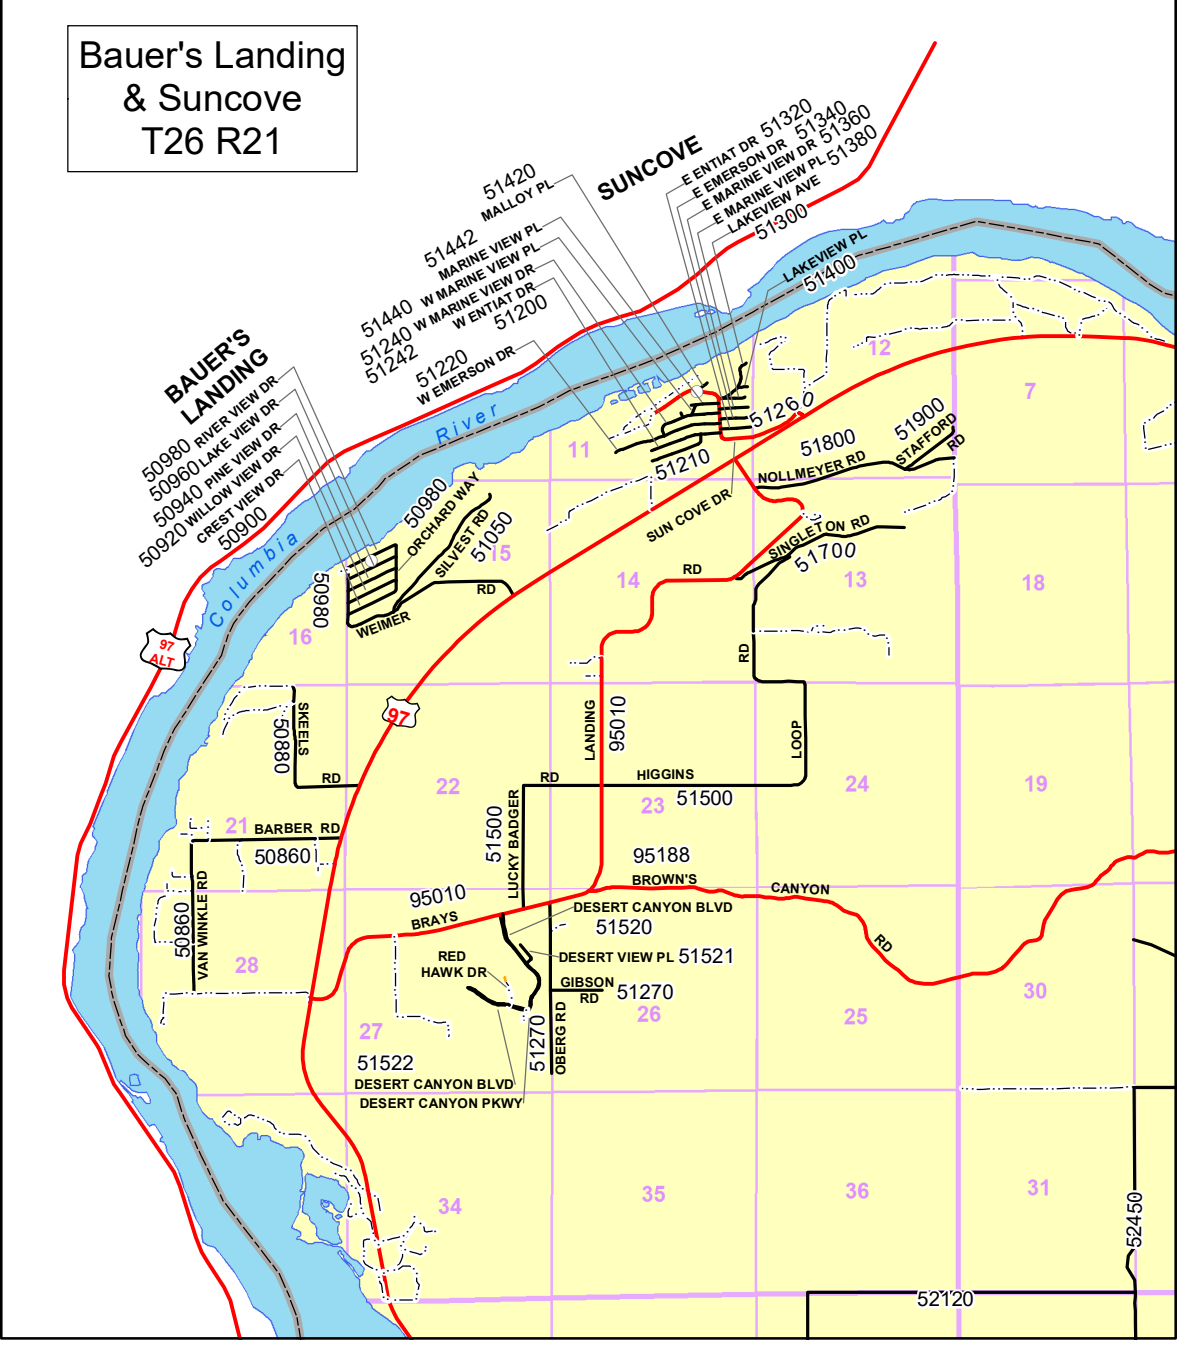

2019  
Road Maintenance Districts  
in Douglas County

Please see the Bauer's Landing & Suncove inset.

Please see the Deer Creek inset.

Please see the Badger Mountain inset.

Please refer to the Greater East Wenatchee Area Road Map.

Please see the Chelan Springs inset.

Please see the Chelan Hills Acres inset.

Please see the Rimrock Meadows inset.

Douglas County  
Transportation & Land Services  
Public Services Building  
140 - 16TH ST NW, Suite A  
East Wenatchee, WA 98802  
(509) 884-7173

Map revised: December 2019

- Legend**
- Roads**
    - Major Public Road
    - Minor Public Road
    - Private Road
    - Proposed Road
  - Douglas County Road Districts**
    - Area 1
    - Area 2
    - Area 3
  - Local Government**
    - City or Town
    - County Boundary
  - Lakes or Rivers**
    - Intermittent Water
    - Perennial Water
  - Townships & Sections**
    - Township
    - Section

Lincoln County

Okanogan County

Chelan County

Grant County

Chelan County

Kittitas County