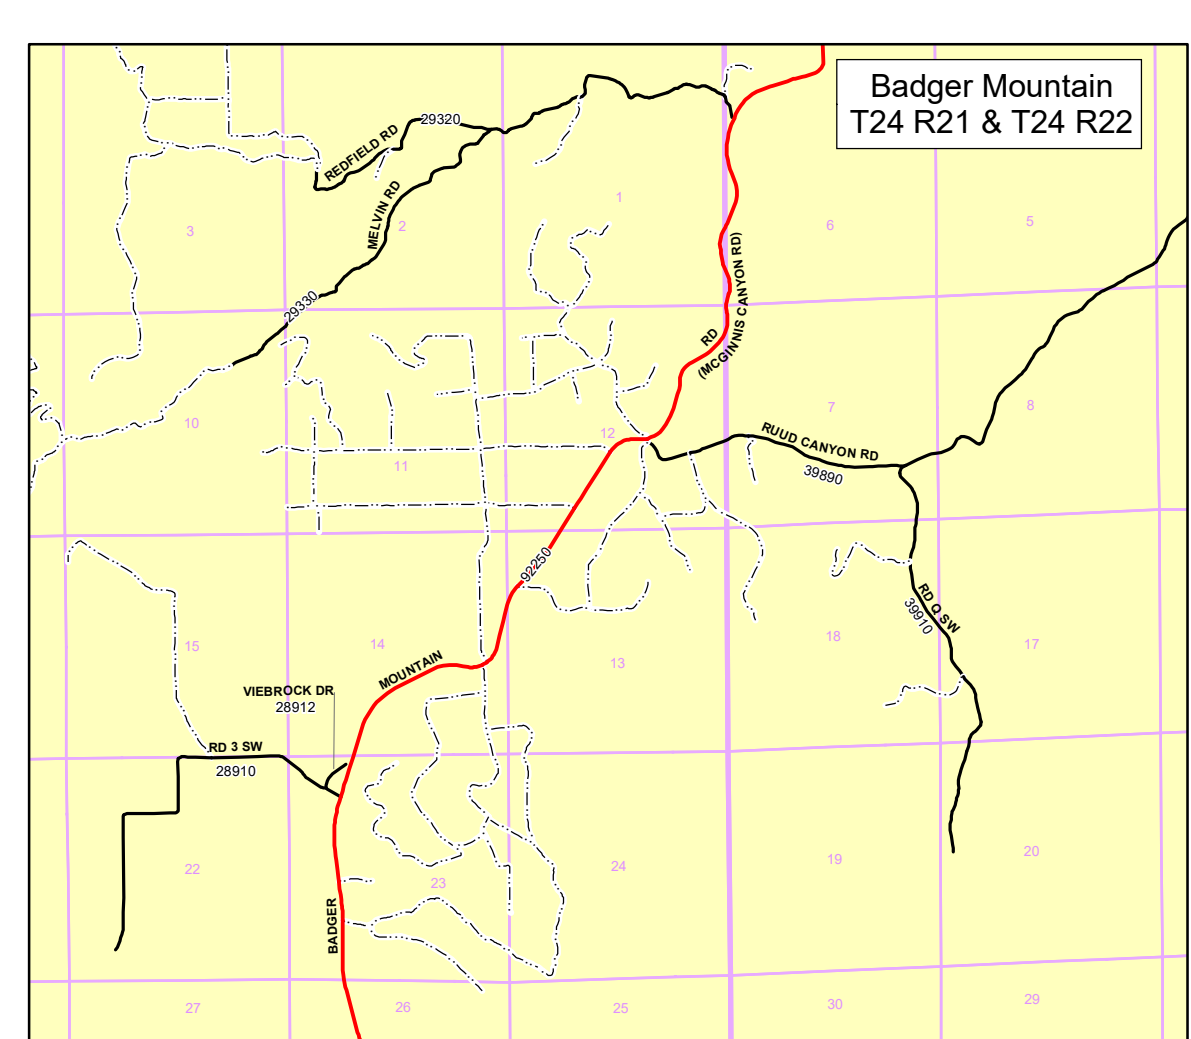

2019  
Road Maintenance Districts  
in Douglas County

Please see the Bauer's Landing & Suncove inset.

Please see the Deer Creek inset.

Please see the Badger Mountain inset.

Please refer to the Greater East Wenatchee Area Road Map.

Please see the Chelan Springs inset.

Please see the Chelan Hills Acres inset.

Please see the Rimrock Meadows inset.

Douglas County  
Transportation & Land Services  
Public Services Building  
140 - 16TH ST NW, Suite A  
East Wenatchee, WA 98802  
(509) 884-7173

Map revised: December 2019

- Legend**
- Roads**
    - Major Public Road
    - Minor Public Road
    - Private Road
    - Proposed Road
  - Douglas County Road Districts**
    - Area 1
    - Area 2
    - Area 3
  - Local Government**
    - City or Town
    - County Boundary
  - Lakes or Rivers**
    - Intermittent Water
    - Perennial Water
  - Townships & Sections**
    - Township
    - Section