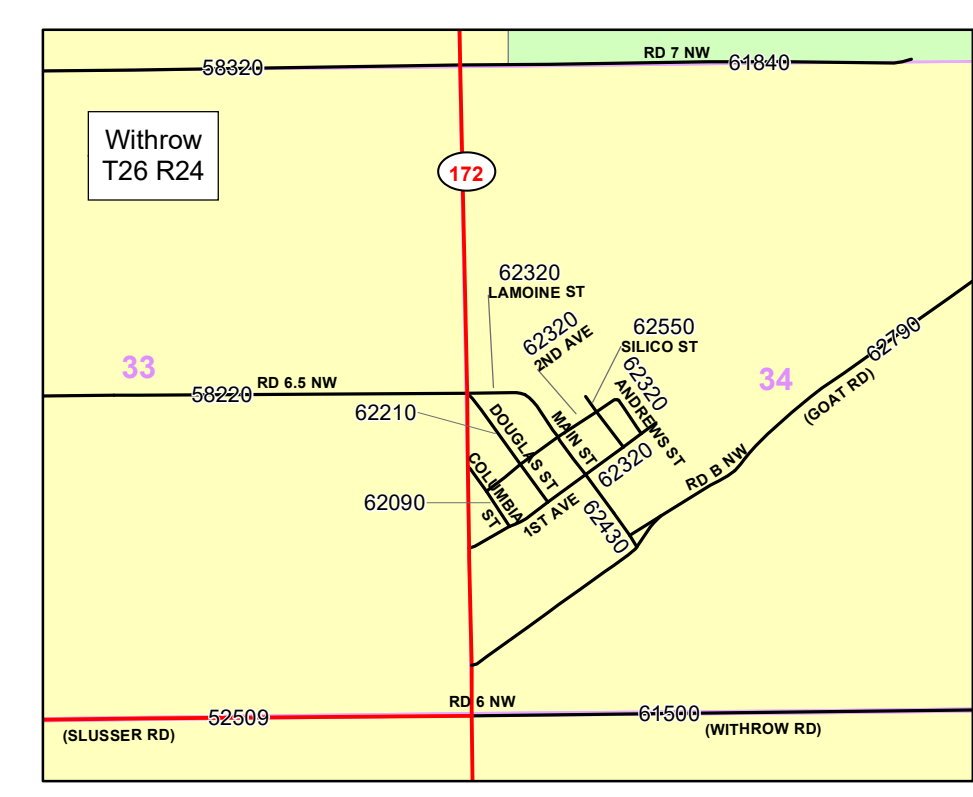

2019  
Road Maintenance Districts  
in Douglas County

Please see the Bauer's Landing & Suncove inset.

Please see the Deer Creek inset.

Please see the Badger Mountain inset.

Please refer to the Greater East Wenatchee Area Road Map.

Please see the Chelan Springs inset.

Please see the Chelan Hills Acres inset.

Please see the Rimrock Meadows inset.

Douglas County  
Transportation & Land Services  
Public Services Building  
140 - 16TH ST NW, Suite A  
East Wenatchee, WA 98802  
(509) 884-7173

Map revised: December 2019

- Legend**
- Roads**
    - Major Public Road
    - Minor Public Road
    - Private Road
    - Proposed Road
  - Douglas County Road Districts**
    - Area 1
    - Area 2
    - Area 3
  - Local Government**
    - City or Town
    - County Boundary
  - Lakes or Rivers**
    - Intermittent Water
    - Perennial Water
  - Townships & Sections**
    - Township
    - Section

Lincoln County

Okanogan County

Chelan County

Grant County

Chelan County

Kittitas County