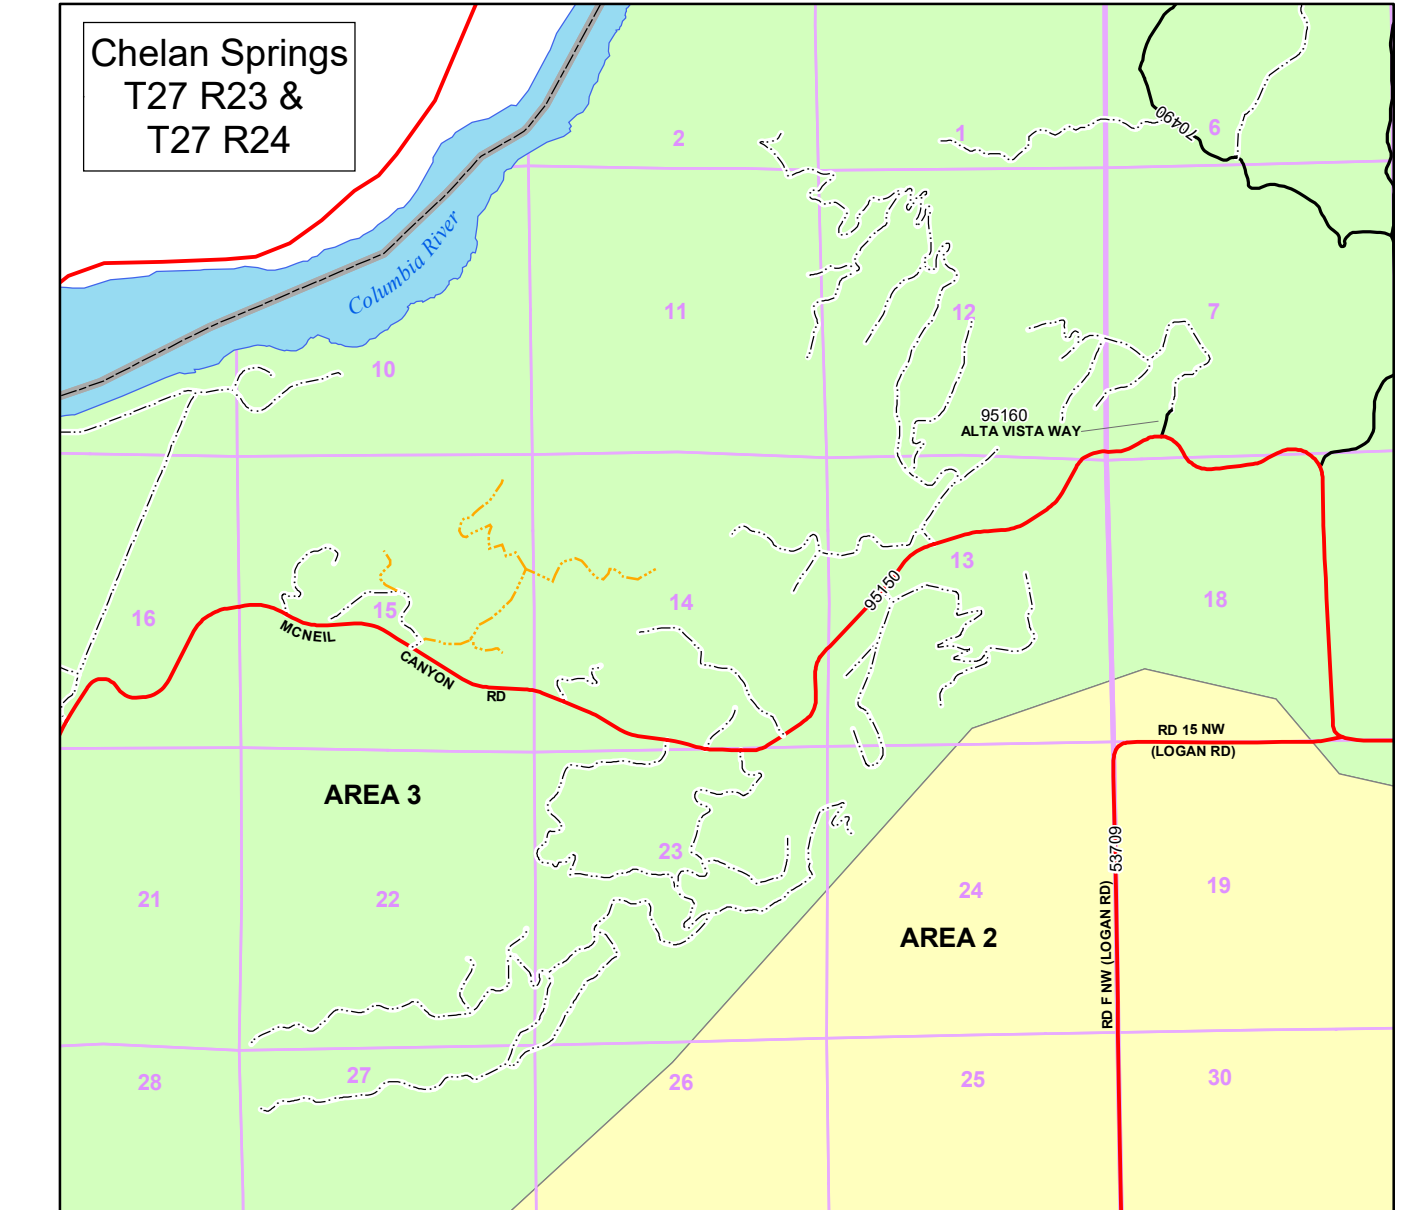

2019  
Road Maintenance Districts  
in Douglas County

Please see the Bauer's Landing & Suncove inset.

Please see the Deer Creek inset.

Please see the Badger Mountain inset.

Please refer to the Greater East Wenatchee Area Road Map.

Please see the Chelan Springs inset.

Please see the Chelan Hills Acres inset.

Please see the Rimrock Meadows inset.

Douglas County  
Transportation & Land Services  
Public Services Building  
140 - 16TH ST NW, Suite A  
East Wenatchee, WA 98802  
(509) 884-7173

Map revised: December 2019

- Legend**
- Roads**
    - Major Public Road
    - Minor Public Road
    - Private Road
    - Proposed Road
  - Douglas County Road Districts**
    - Area 1
    - Area 2
    - Area 3
  - Local Government**
    - City or Town
    - County Boundary
  - Lakes or Rivers**
    - Intermittent Water
    - Perennial Water
  - Townships & Sections**
    - Township
    - Section