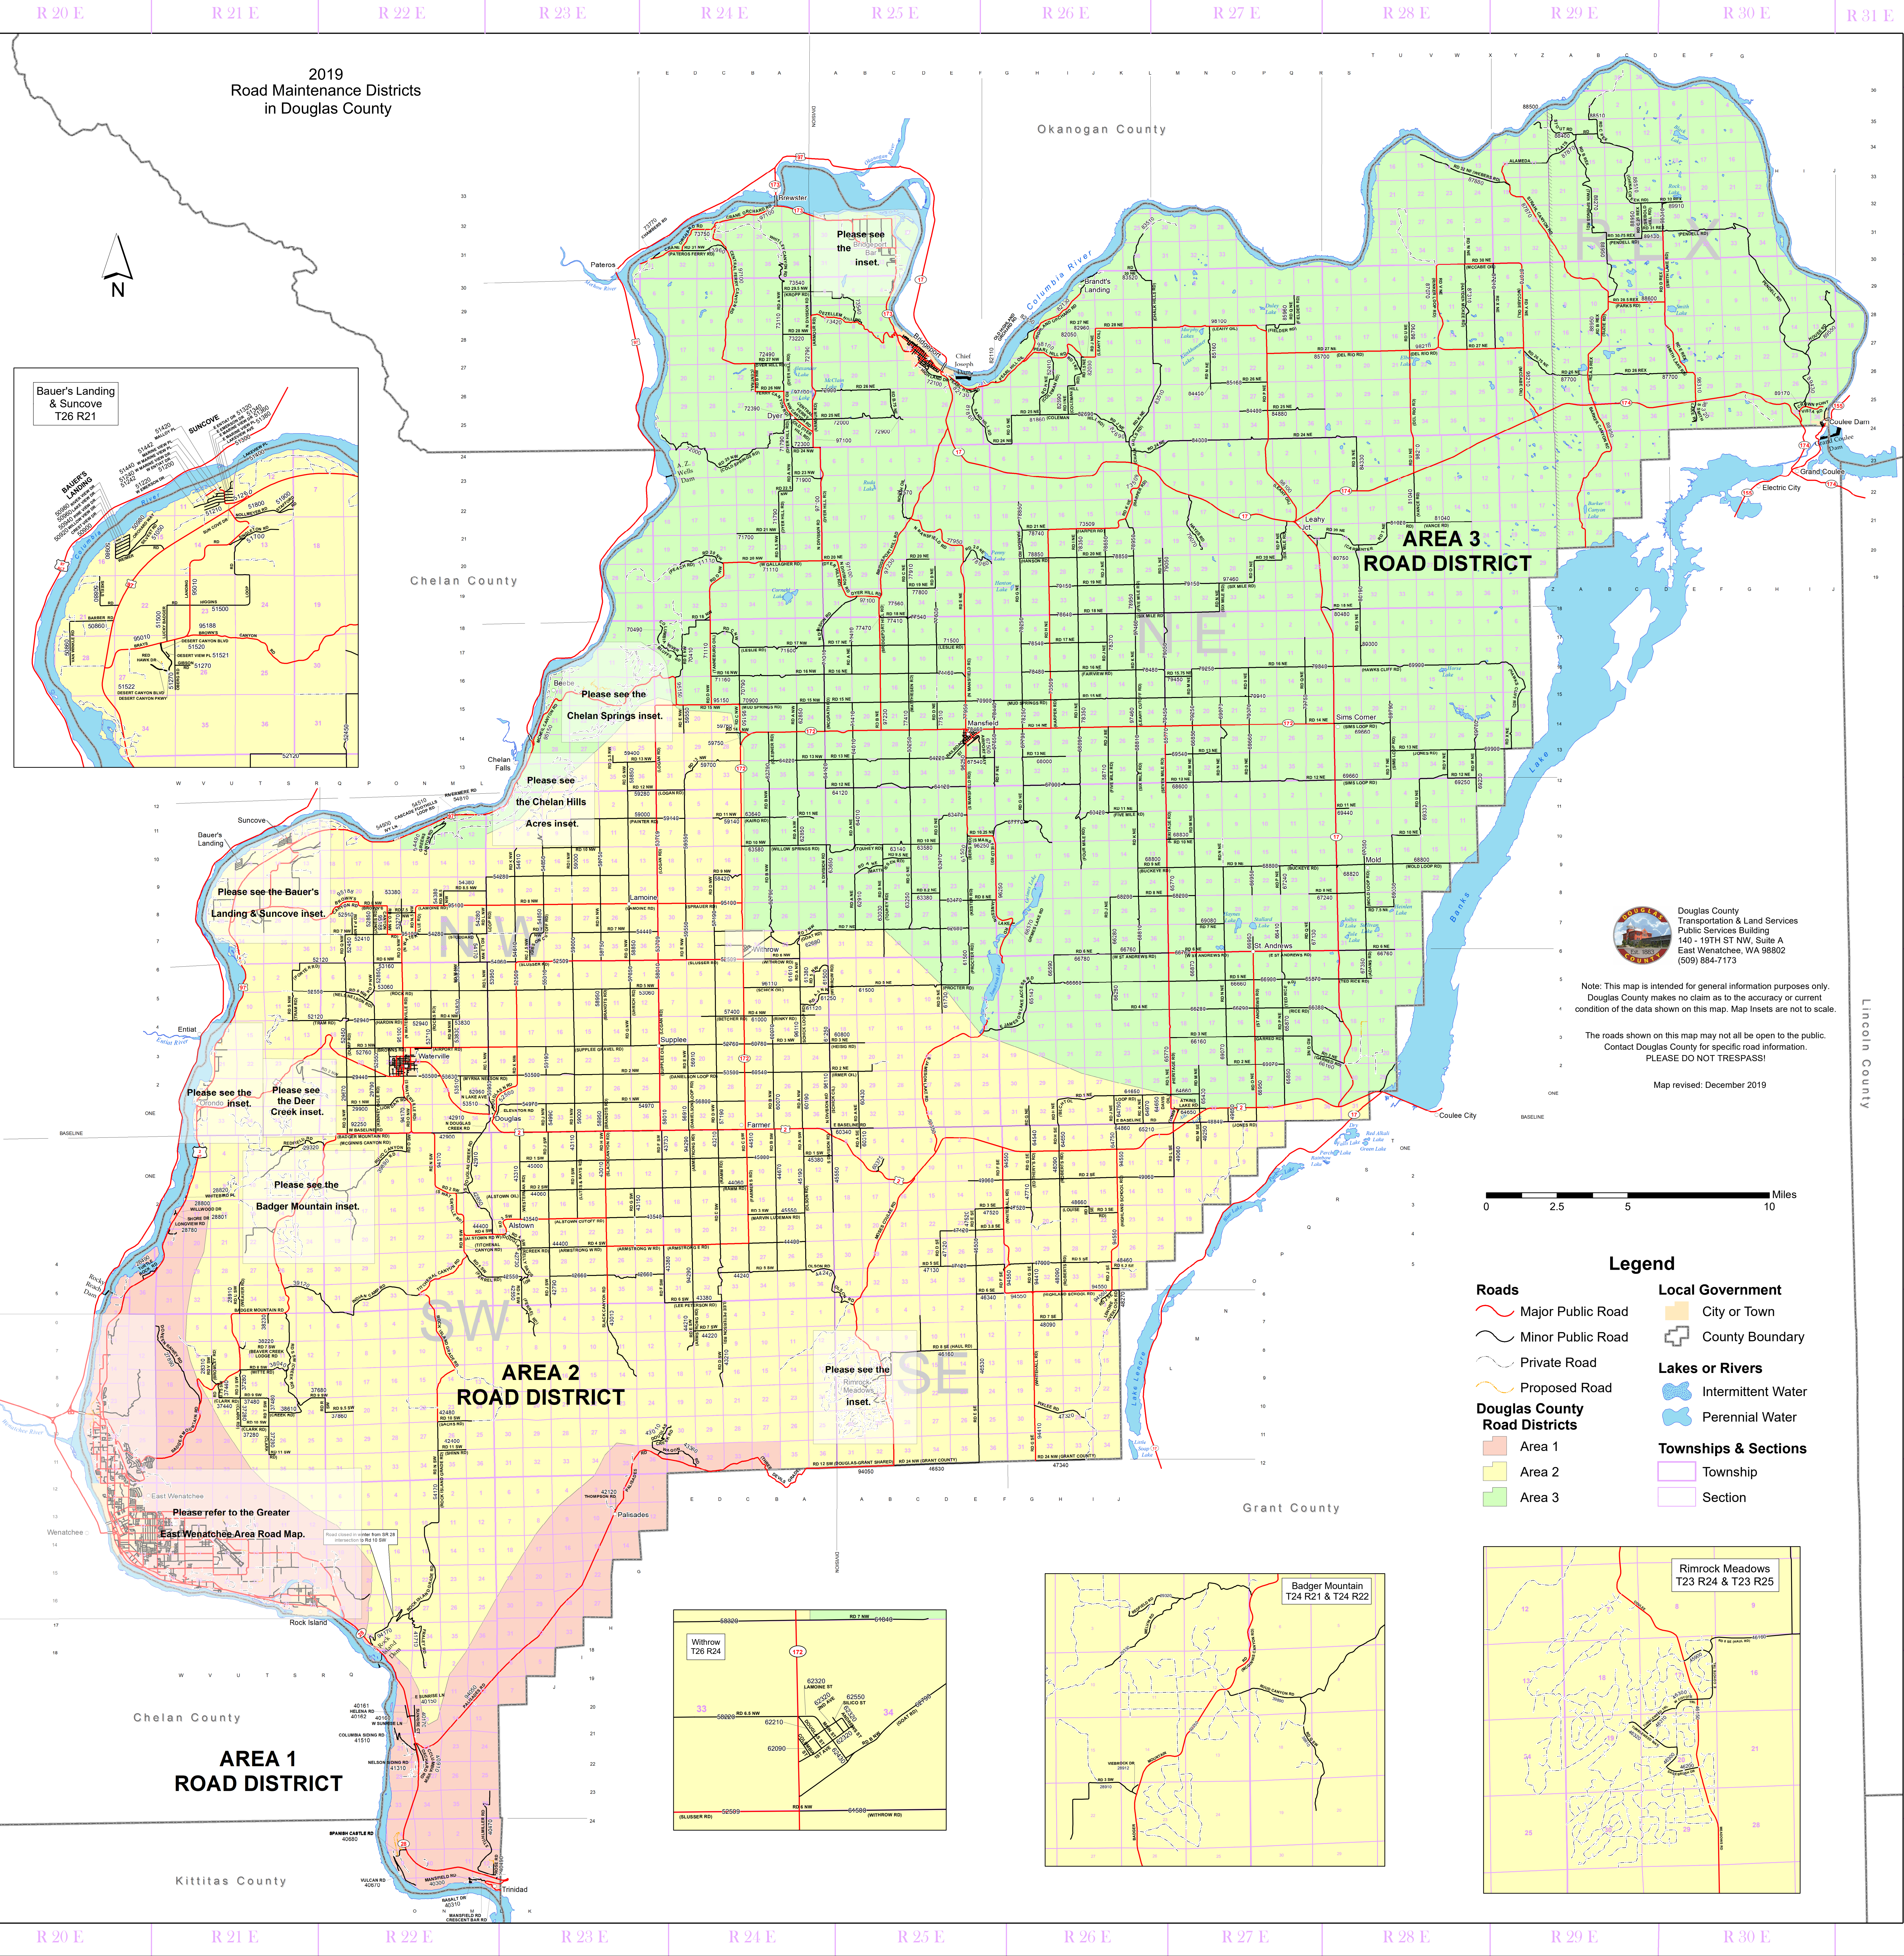

2019  
Road Maintenance Districts  
in Douglas County

Please see the Bauer's Landing & Suncove inset.

Please see the Deer Creek inset.

Please see the Badger Mountain inset.

Please refer to the Greater East Wenatchee Area Road Map.

Please see the Chelan Springs inset.

Please see the Chelan Hills Acres inset.

Please see the Rimrock Meadows inset.

Douglas County  
Transportation & Land Services  
Public Services Building  
140 - 16TH ST NW, Suite A  
East Wenatchee, WA 98802  
(509) 884-7173

Note: This map is intended for general information purposes only. Douglas County makes no claim as to the accuracy or current condition of the data shown on this map. Map Insets are not to scale.

The roads shown on this map may not all be open to the public. Contact Douglas County for specific road information.  
PLEASE DO NOT TRESPASS!

Map revised: December 2019

- Legend**
- Roads**
    - Major Public Road
    - Minor Public Road
    - Private Road
    - Proposed Road
  - Douglas County Road Districts**
    - Area 1
    - Area 2
    - Area 3
  - Local Government**
    - City or Town
    - County Boundary
  - Lakes or Rivers**
    - Intermittent Water
    - Perennial Water
  - Townships & Sections**
    - Township
    - Section