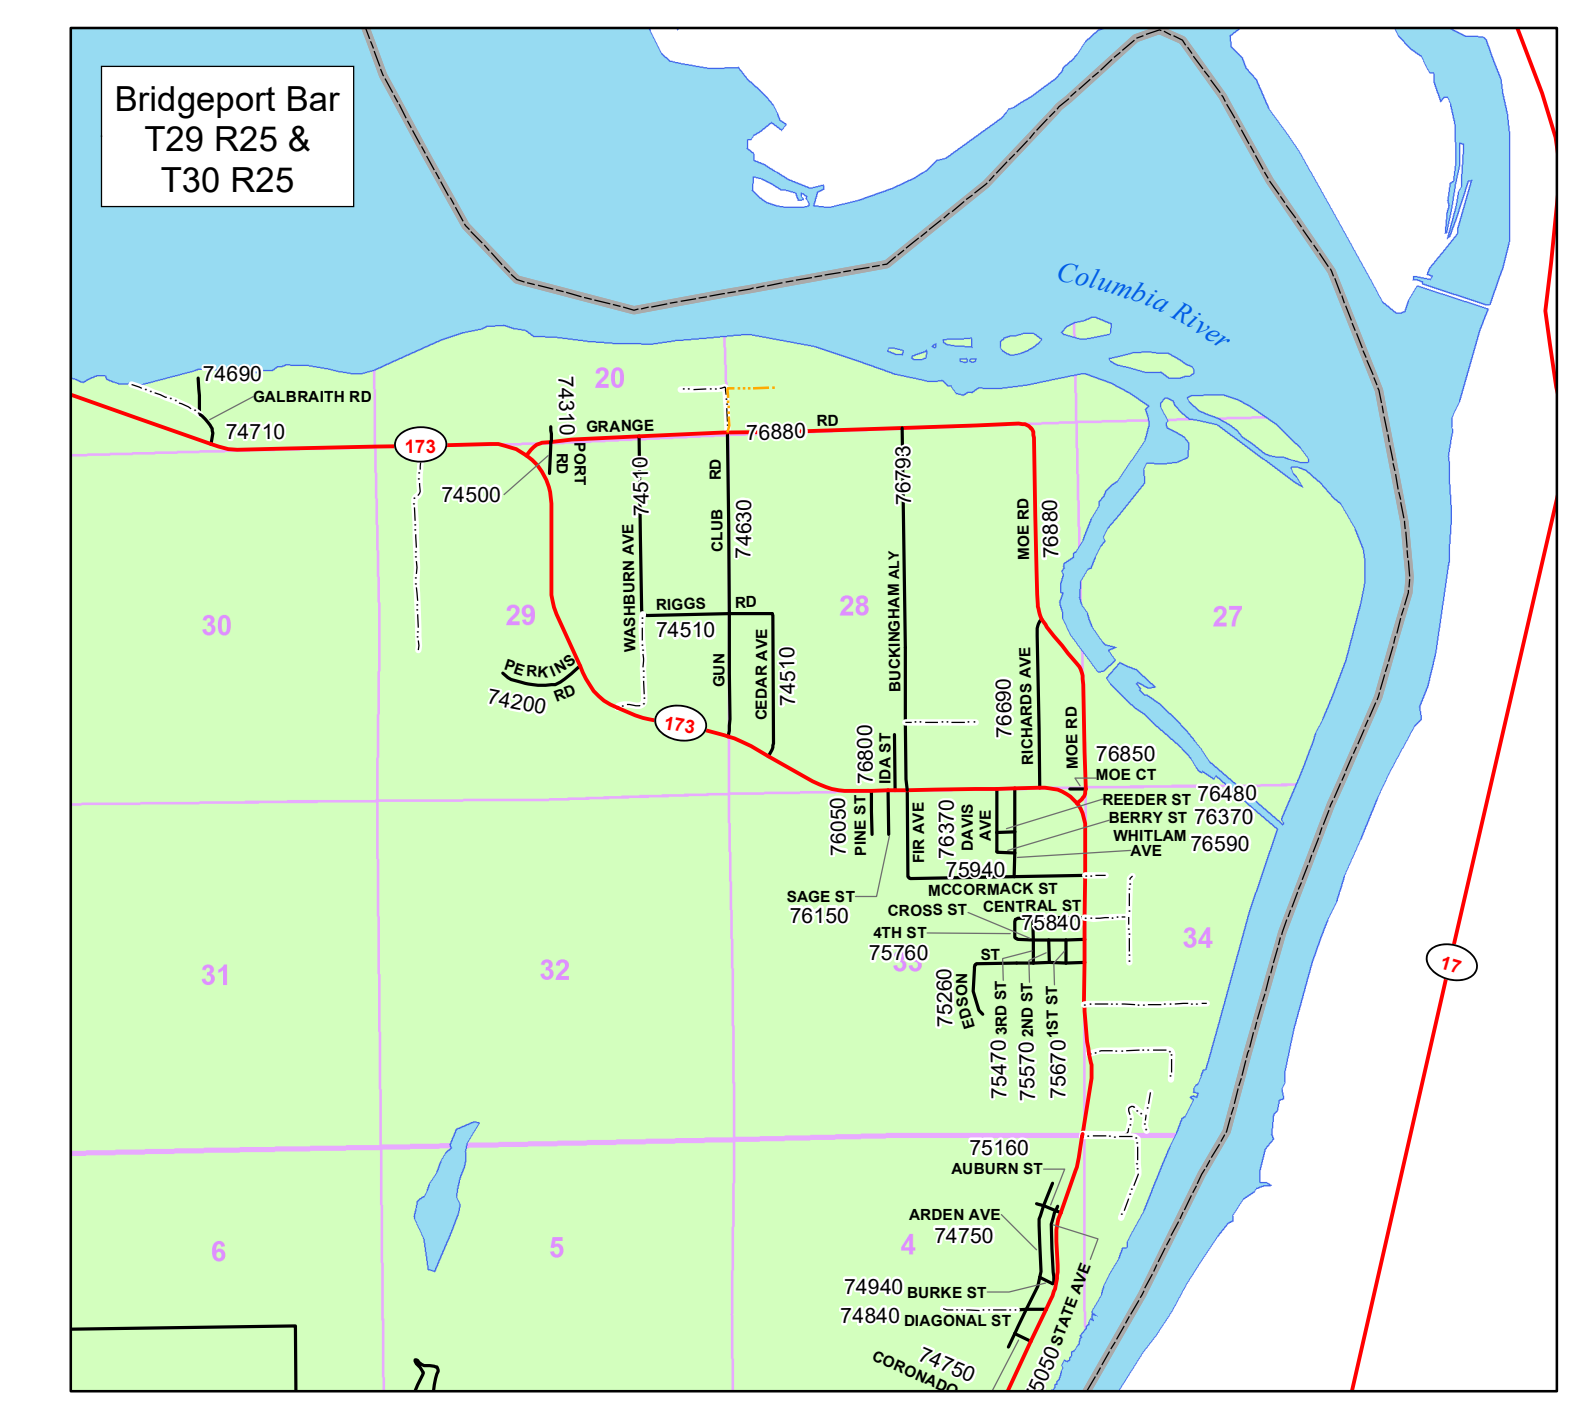

2019  
Road Maintenance Districts  
in Douglas County

Please see the Bauer's Landing & Suncove inset.

Please see the Deer Creek inset.

Please see the Badger Mountain inset.

Please refer to the Greater East Wenatchee Area Road Map.

Please see the Chelan Springs inset.

Please see the Chelan Hills Acres inset.

Please see the Rimrock Meadows inset.

Douglas County  
Transportation & Land Services  
Public Services Building  
140 - 16TH ST NW, Suite A  
East Wenatchee, WA 98802  
(509) 884-7173

Note: This map is intended for general information purposes only. Douglas County makes no claim as to the accuracy or current condition of the data shown on this map. Map Insets are not to scale.

The roads shown on this map may not all be open to the public. Contact Douglas County for specific road information.  
PLEASE DO NOT TRESPASS!

Map revised: December 2019

- Legend**
- Roads**
    - Major Public Road
    - Minor Public Road
    - Private Road
    - Proposed Road
  - Douglas County Road Districts**
    - Area 1
    - Area 2
    - Area 3
  - Local Government**
    - City or Town
    - County Boundary
  - Lakes or Rivers**
    - Intermittent Water
    - Perennial Water
  - Townships & Sections**
    - Township
    - Section