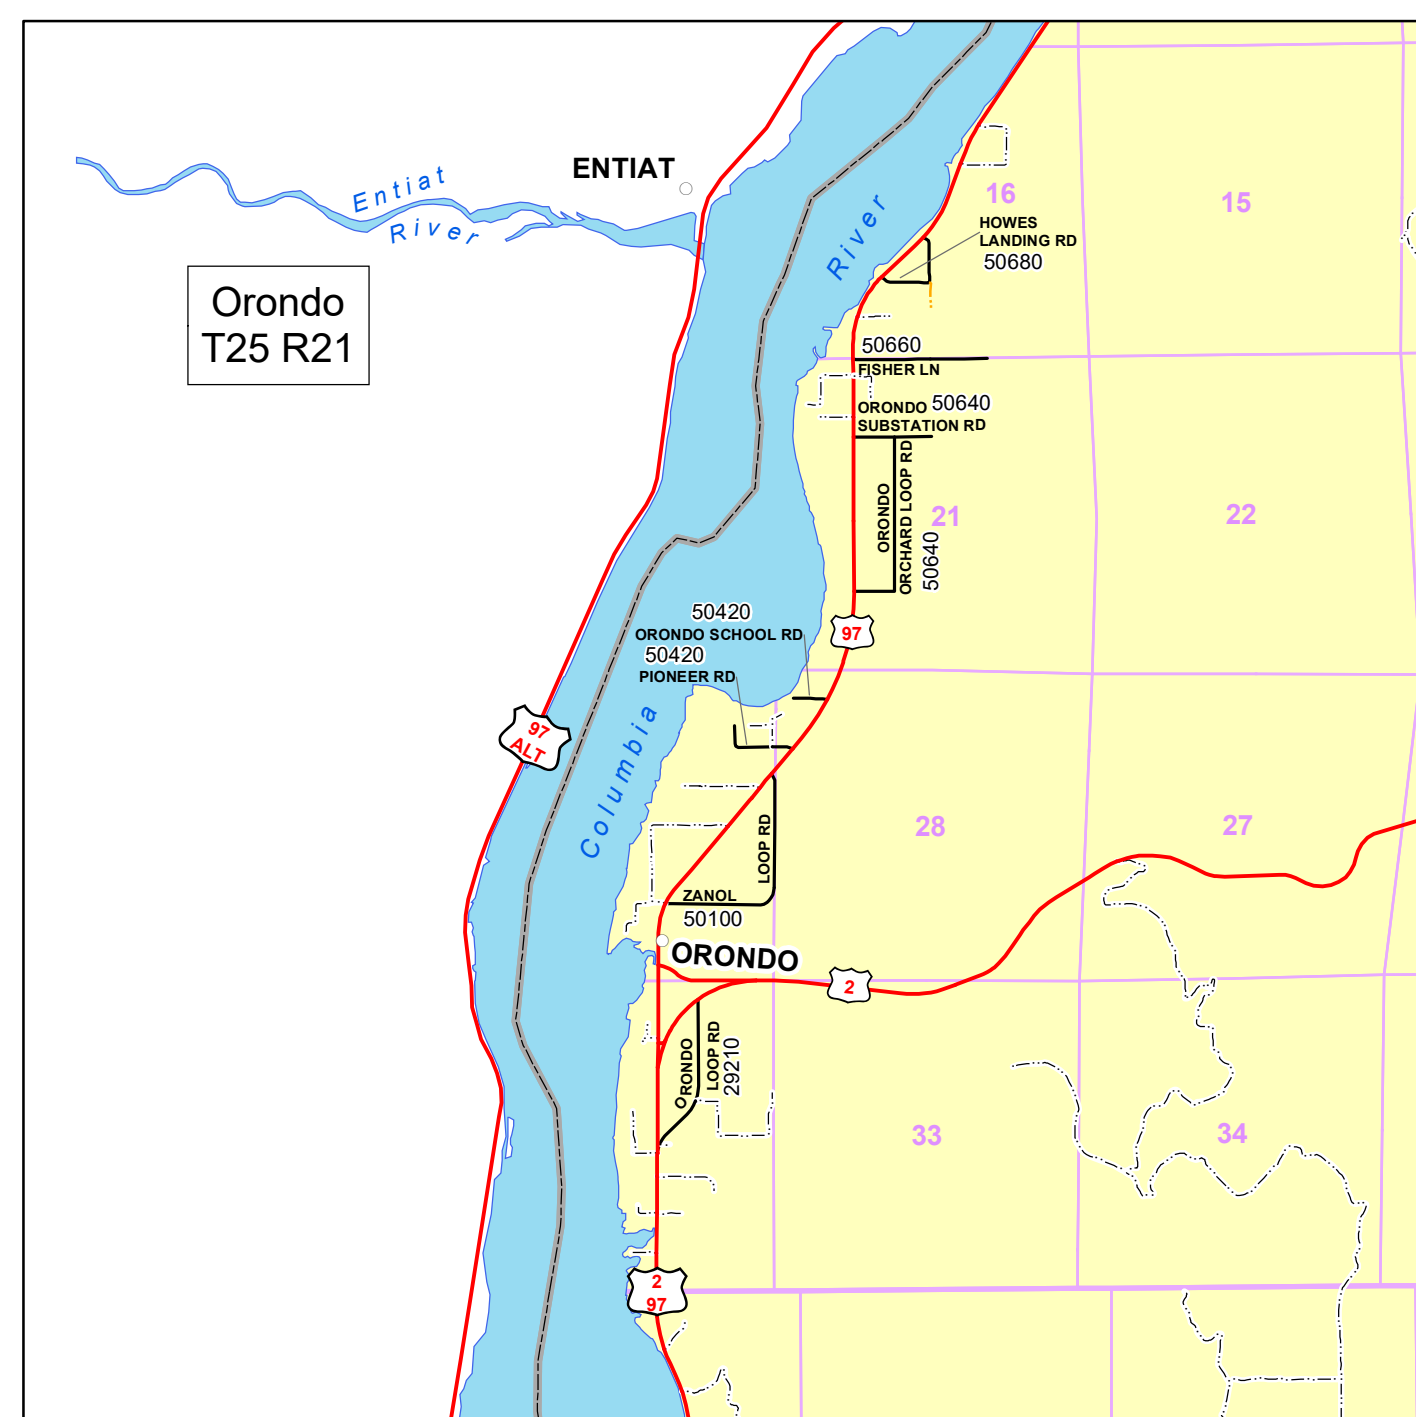

2019  
Road Maintenance Districts  
in Douglas County

Please see the Bauer's Landing & Suncove inset.

Please see the Deer Creek inset.

Please see the Badger Mountain inset.

Please refer to the Greater East Wenatchee Area Road Map.

Please see the Chelan Springs inset.

Please see the Chelan Hills Acres inset.

Please see the Rimrock Meadows inset.

Douglas County  
Transportation & Land Services  
Public Services Building  
140 - 16TH ST NW, Suite A  
East Wenatchee, WA 98802  
(509) 884-7173

Note: This map is intended for general information purposes only. Douglas County makes no claim as to the accuracy or current condition of the data shown on this map. Map Insets are not to scale.

The roads shown on this map may not all be open to the public. Contact Douglas County for specific road information.  
PLEASE DO NOT TRESPASS!

Map revised: December 2019

- Legend**
- Roads**
    - Major Public Road
    - Minor Public Road
    - Private Road
    - Proposed Road
  - Douglas County Road Districts**
    - Area 1
    - Area 2
    - Area 3
  - Local Government**
    - City or Town
    - County Boundary
  - Lakes or Rivers**
    - Intermittent Water
    - Perennial Water
  - Townships & Sections**
    - Township
    - Section