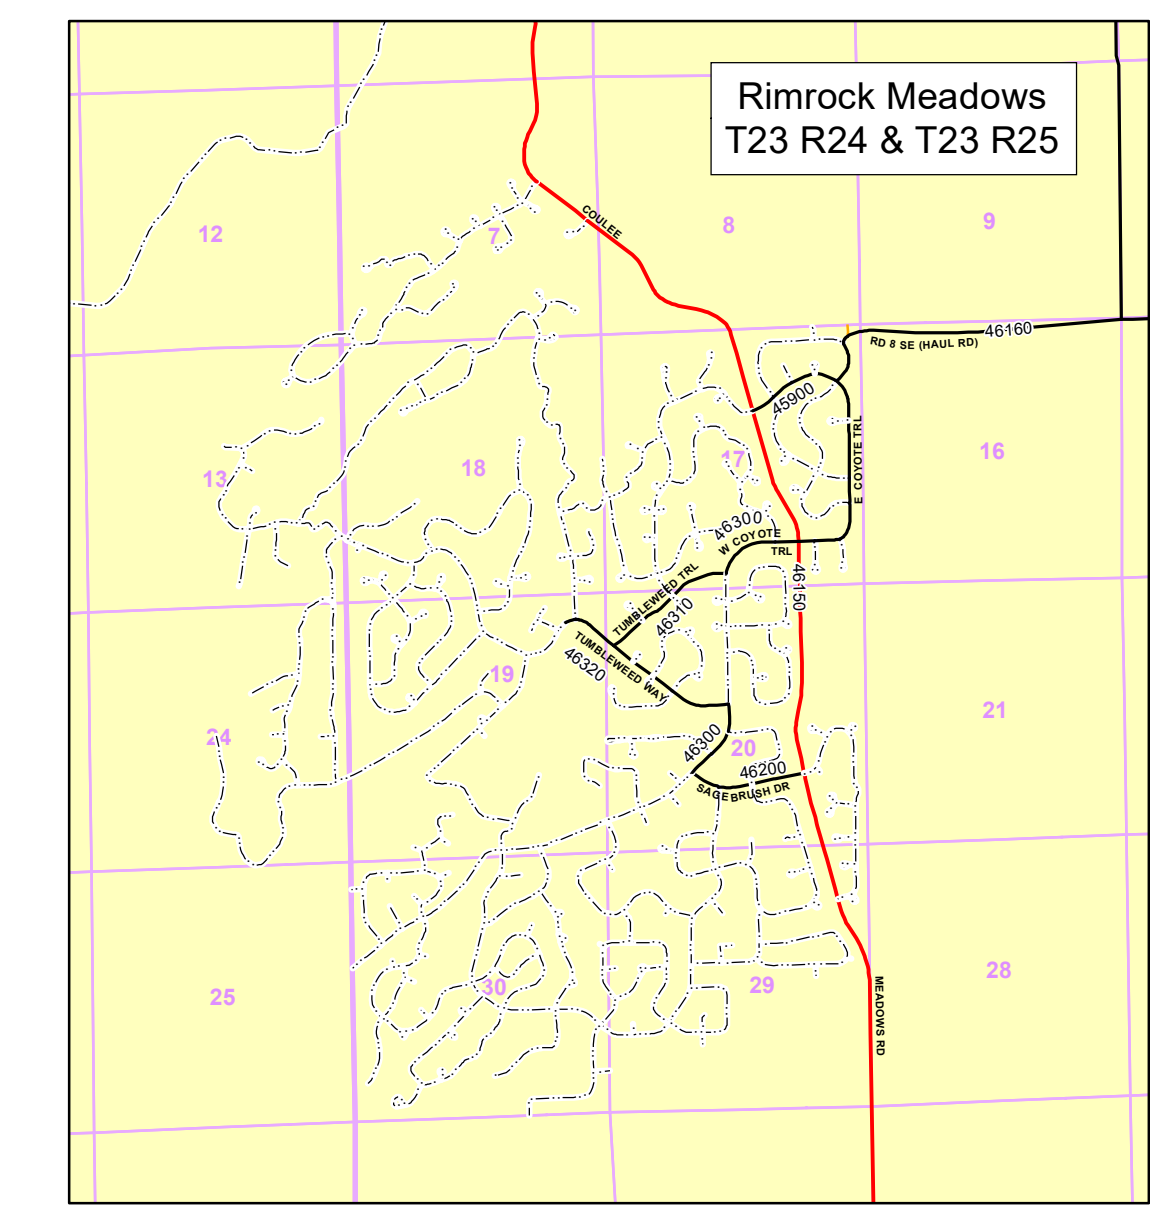

2019  
Road Maintenance Districts  
in Douglas County

Please see the Bauer's Landing & Suncove inset.

Please see the Deer Creek inset.

Please see the Badger Mountain inset.

Please refer to the Greater East Wenatchee Area Road Map.

Please see the Chelan Springs inset.

Please see the Chelan Hills Acres inset.

Please see the Rimrock Meadows inset.

Douglas County  
Transportation & Land Services  
Public Services Building  
140 - 16TH ST NW, Suite A  
East Wenatchee, WA 98802  
(509) 884-7173

Note: This map is intended for general information purposes only. Douglas County makes no claim as to the accuracy or current condition of the data shown on this map. Map Insets are not to scale.

The roads shown on this map may not all be open to the public. Contact Douglas County for specific road information.  
PLEASE DO NOT TRESPASS!

Map revised: December 2019

- Legend**
- Roads**
    - Major Public Road
    - Minor Public Road
    - Private Road
    - Proposed Road
  - Douglas County Road Districts**
    - Area 1
    - Area 2
    - Area 3
  - Local Government**
    - City or Town
    - County Boundary
  - Lakes or Rivers**
    - Intermittent Water
    - Perennial Water
  - Townships & Sections**
    - Township
    - Section