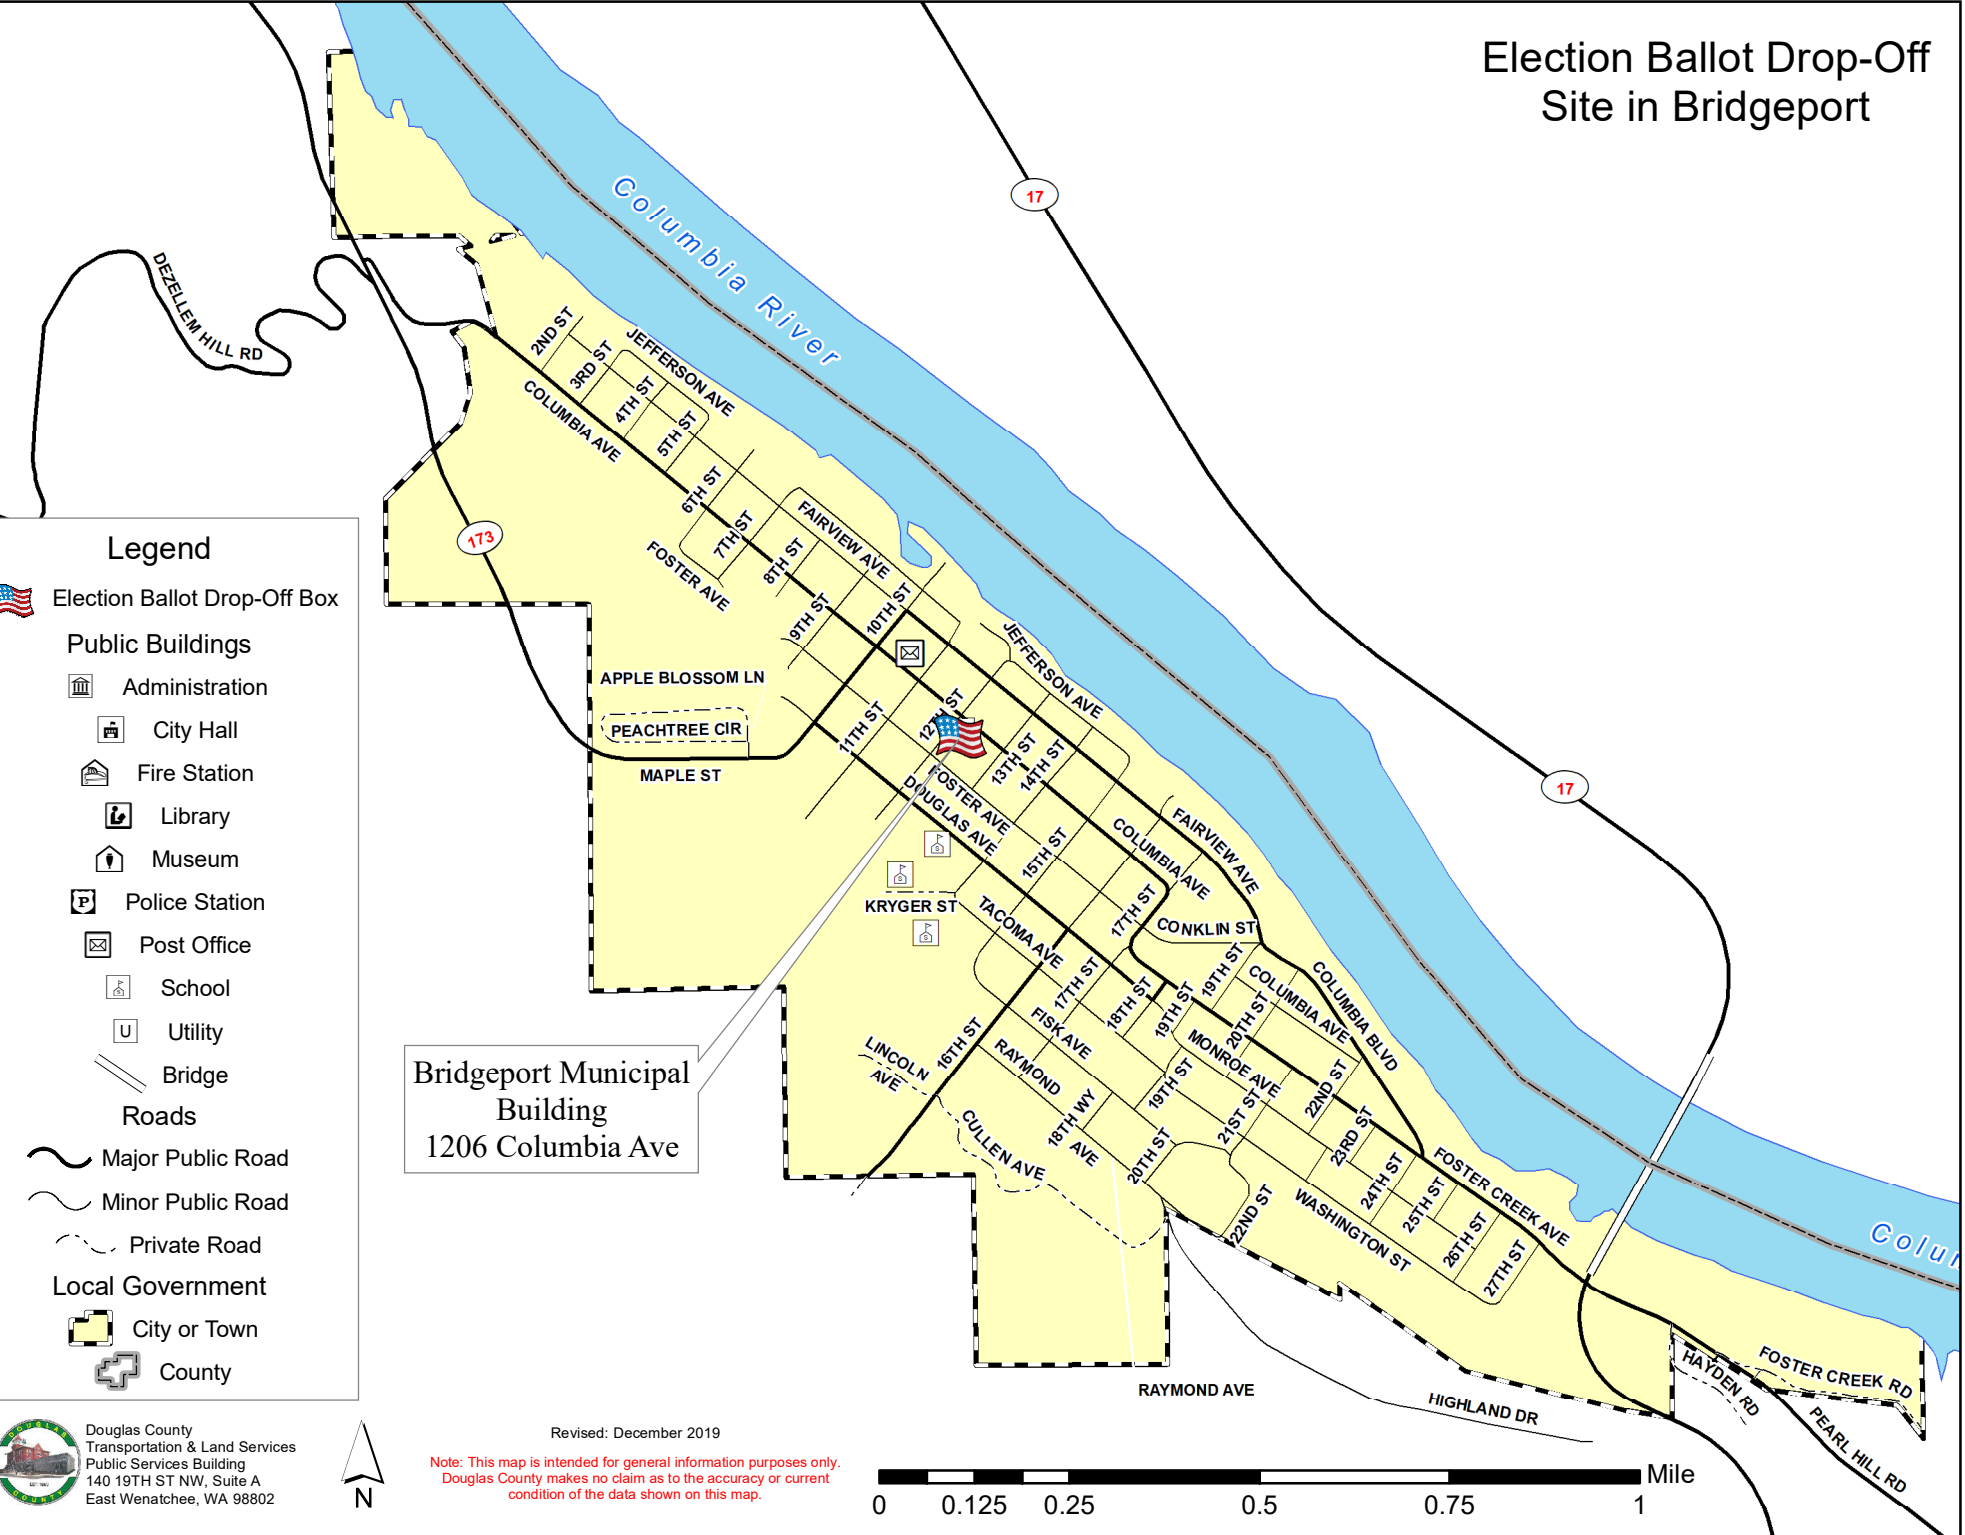

Election Ballot Drop-Off Site in Bridgeport

Legend

-  Election Ballot Drop-Off Box
- Public Buildings**
-  Administration
-  City Hall
-  Fire Station
-  Library
-  Museum
-  Police Station
-  Post Office
-  School
-  Utility
-  Bridge
- Roads**
-  Major Public Road
-  Minor Public Road
-  Private Road
- Local Government**
-  City or Town
-  County

Bridgeport Municipal Building
1206 Columbia Ave

Revised: December 2019

Note: This map is intended for general information purposes only. Douglas County makes no claim as to the accuracy or current condition of the data shown on this map.

Douglas County
Transportation & Land Services
Public Services Building
140 19TH ST NW, Suite A
East Wenatchee, WA 98802