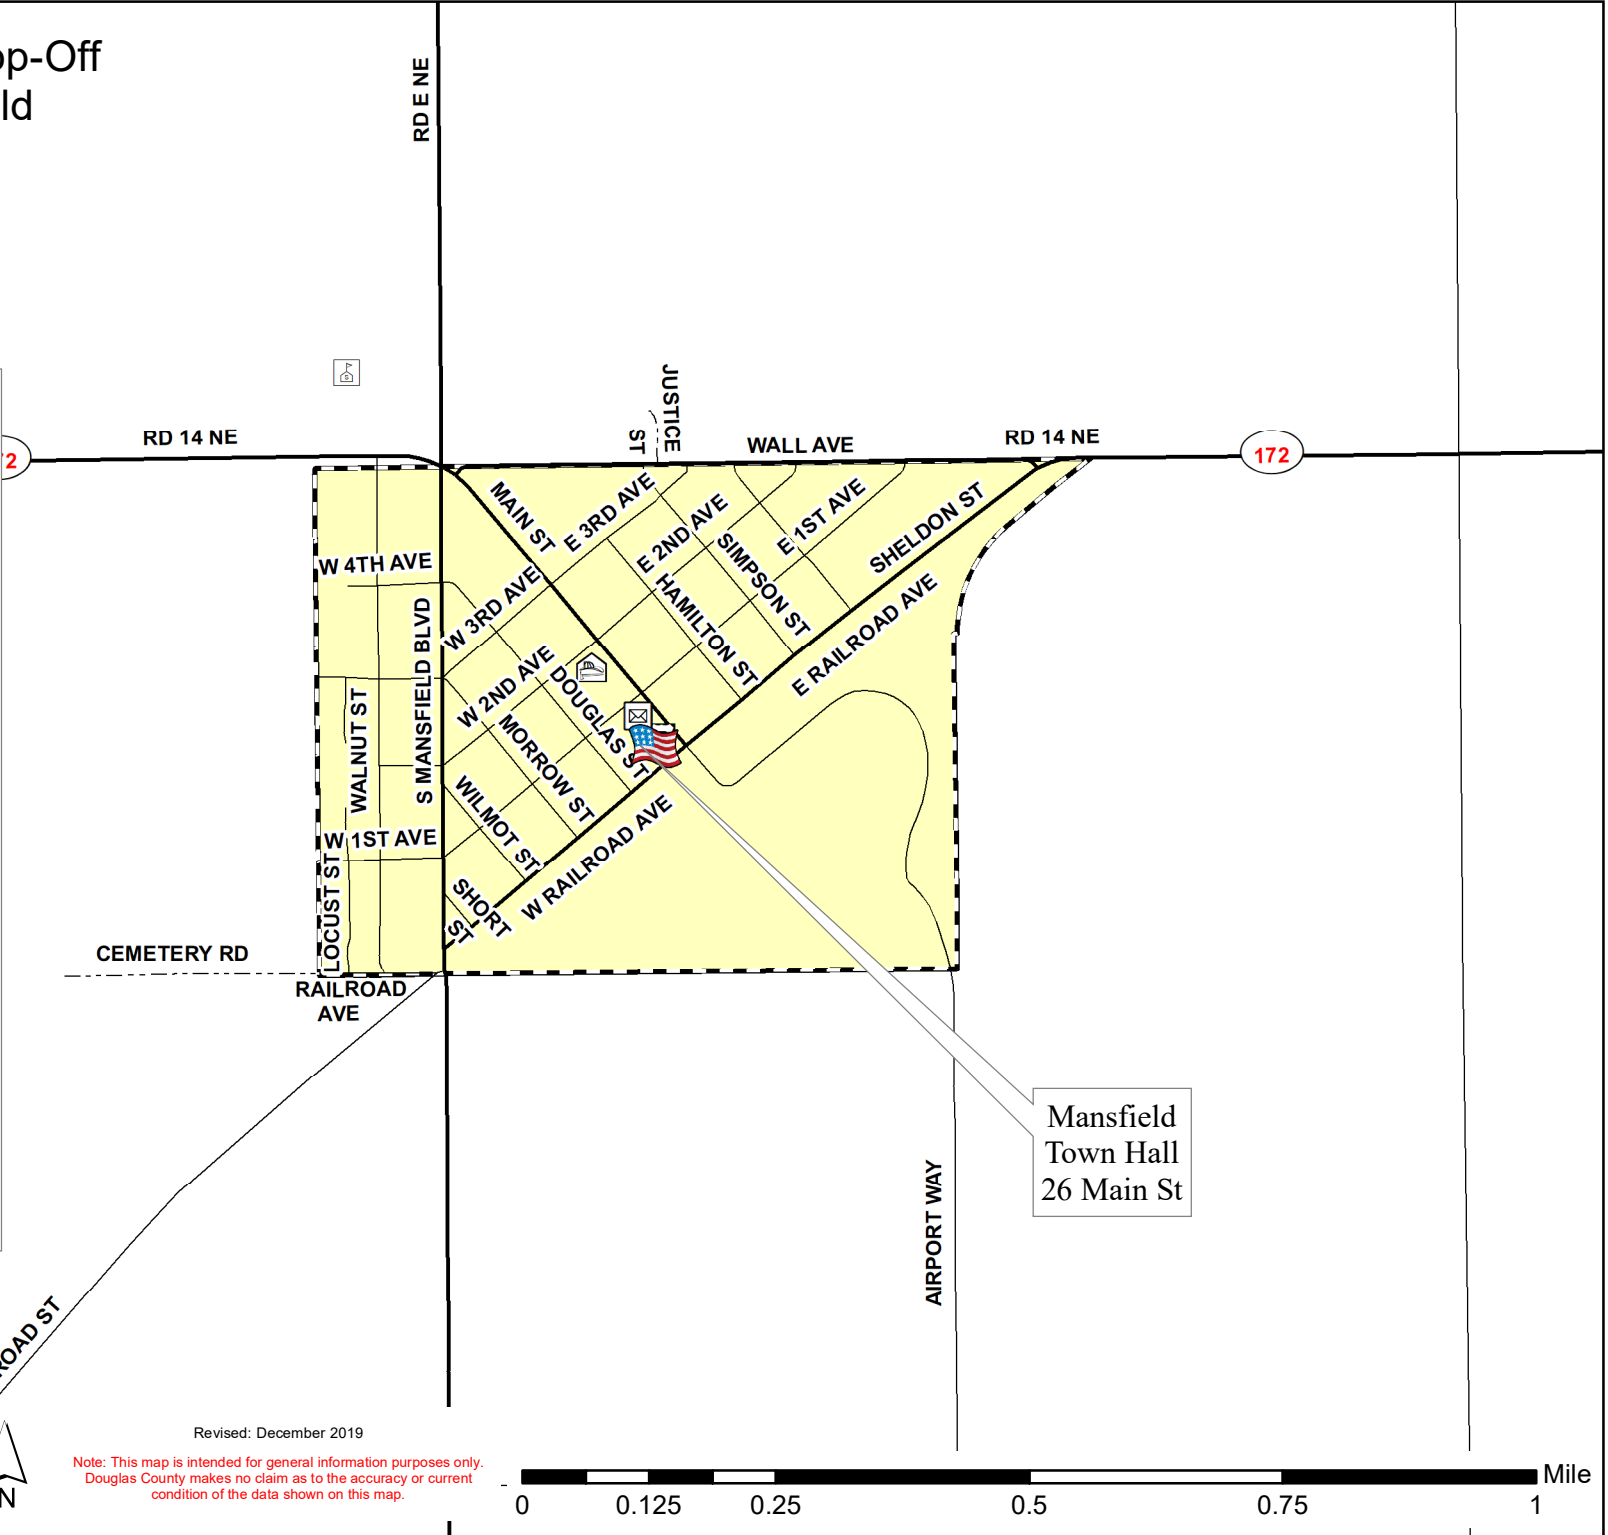

Election Ballot Drop-Off Site in Mansfield

Legend

-  Election Ballot Drop-Off Box
- Public Buildings**
-  Administration
-  City Hall
-  Fire Station
-  Library
-  Museum
-  Police Station
-  Post Office
-  School
-  Utility
-  Bridge
- Roads**
-  Major Public Road
-  Minor Public Road
-  Private Road
- Local Government**
-  City or Town
-  County

Note: This map is intended for general information purposes only. Douglas County makes no claim as to the accuracy or current condition of the data shown on this map.