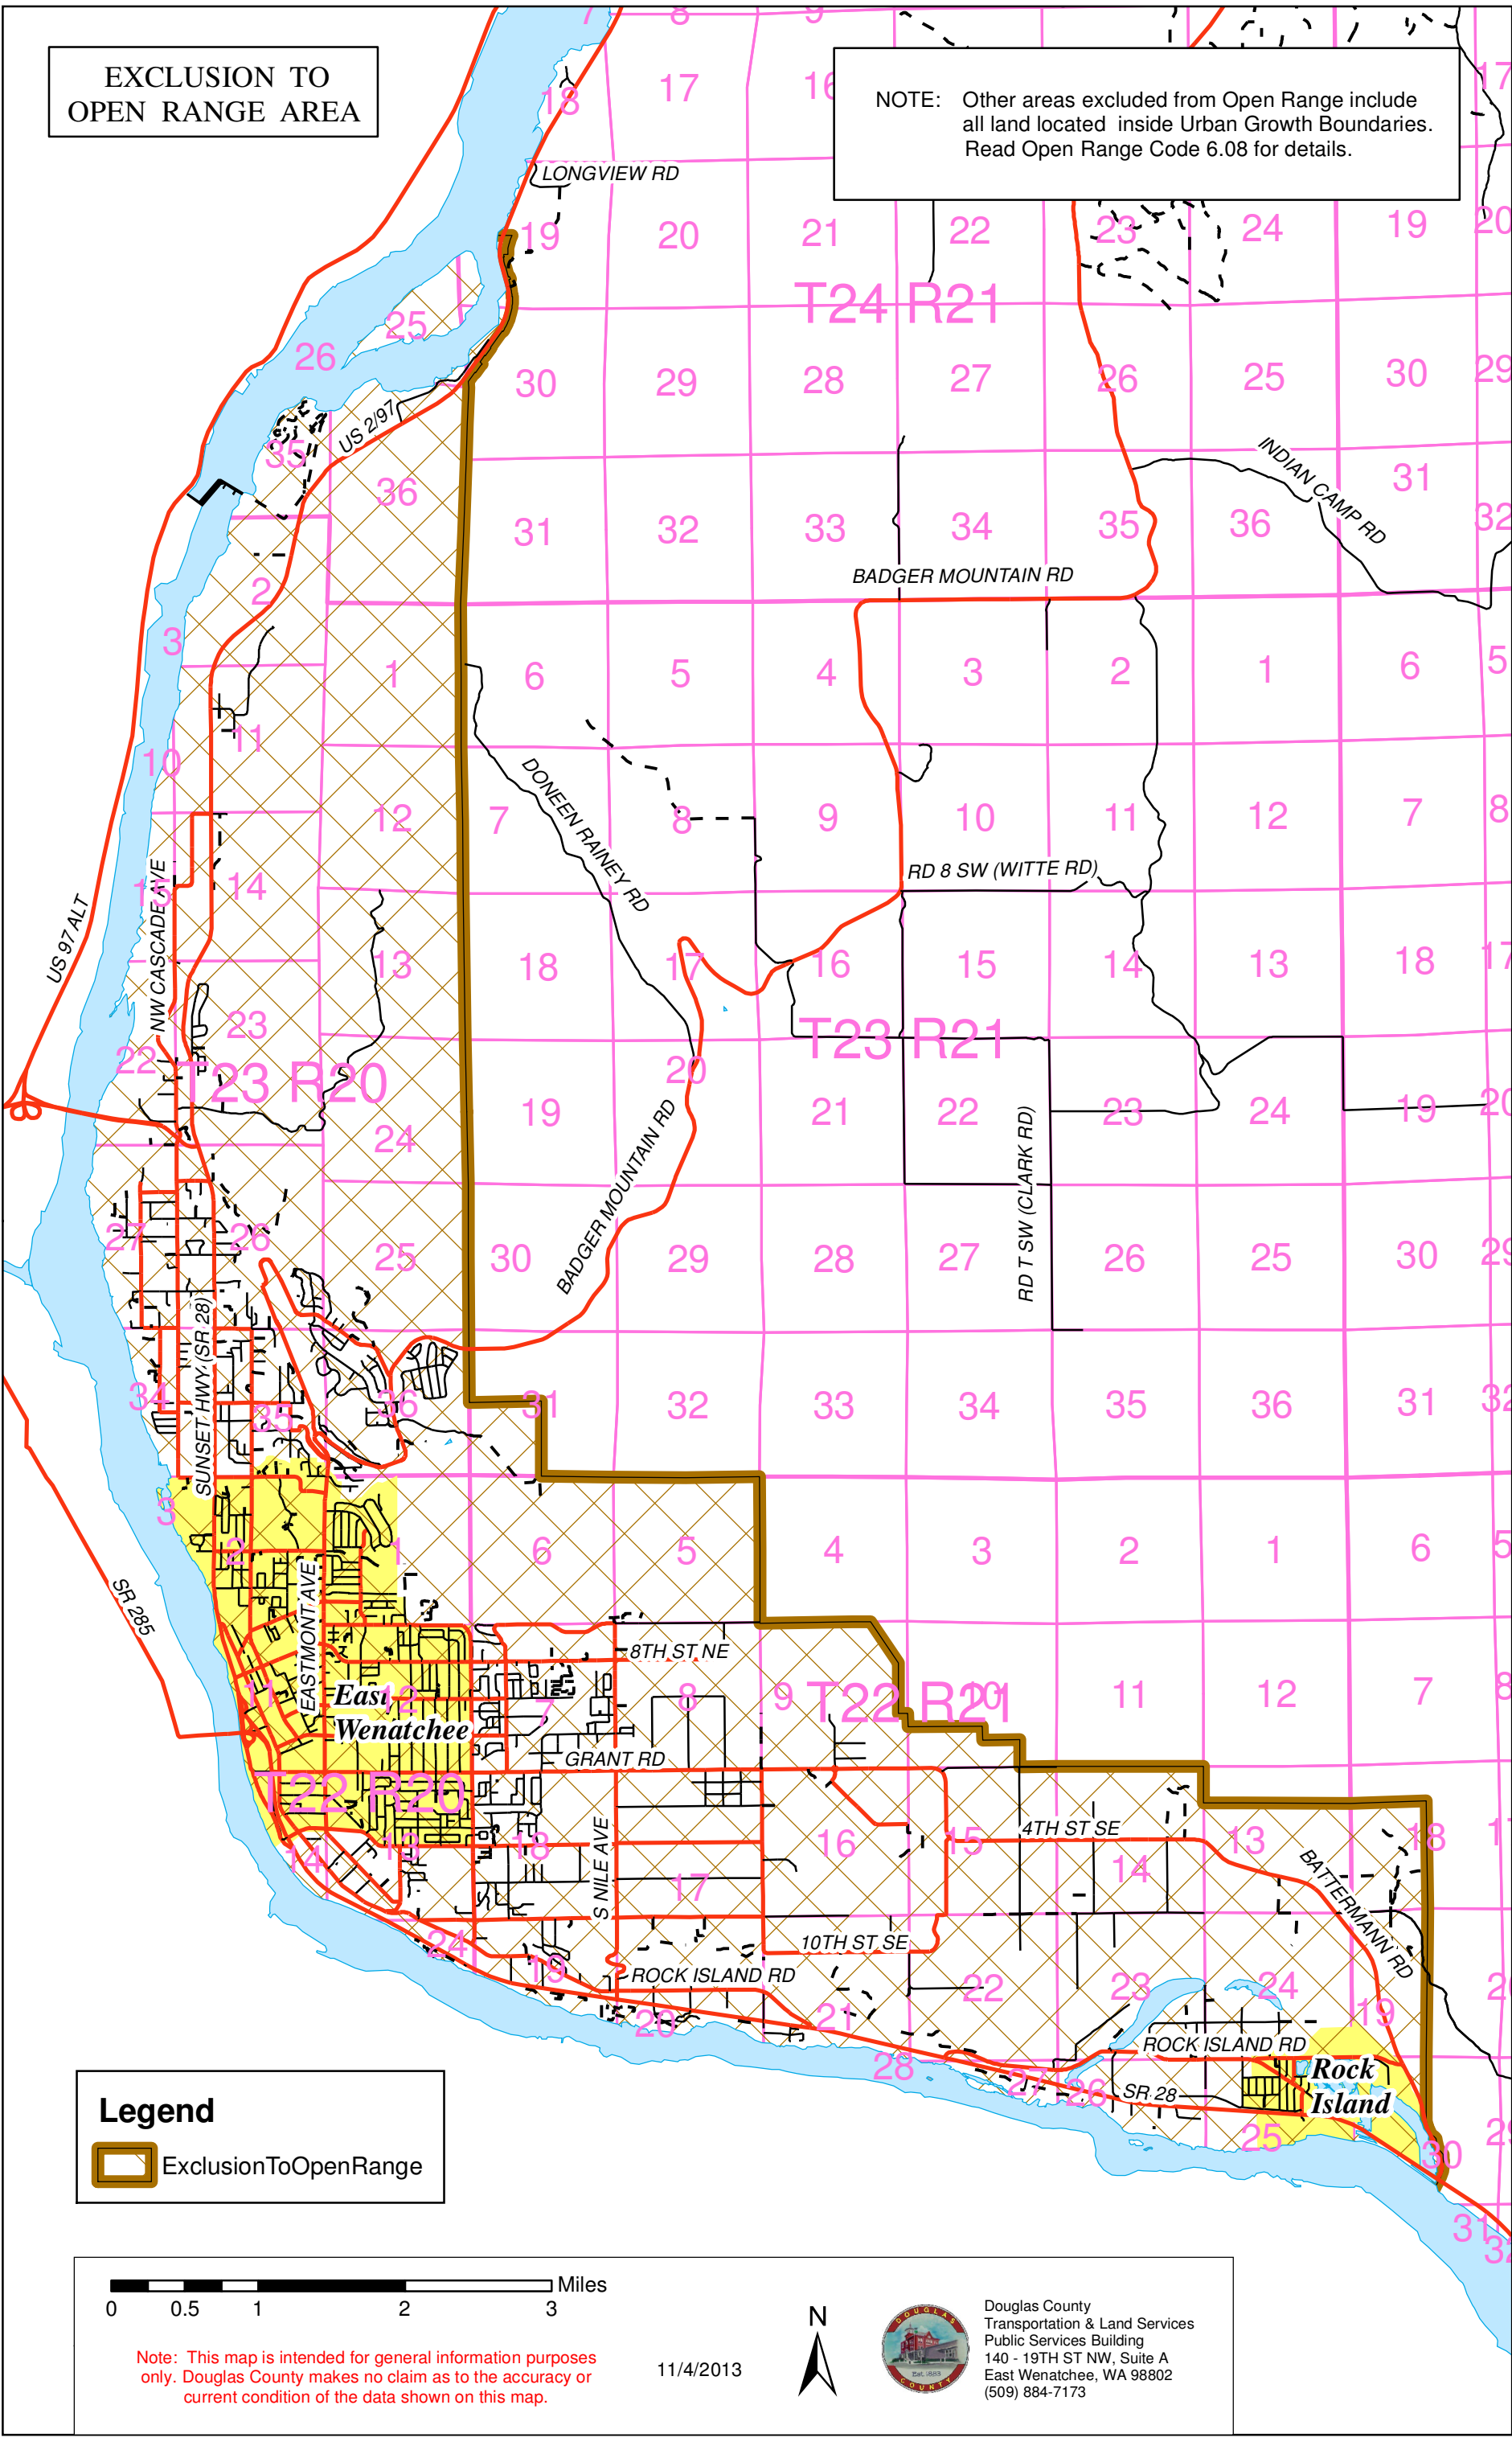

EXCLUSION TO OPEN RANGE AREA

NOTE: Other areas excluded from Open Range include all land located inside Urban Growth Boundaries. Read Open Range Code 6.08 for details.

Legend

 ExclusionToOpenRange

Note: This map is intended for general information purposes only. Douglas County makes no claim as to the accuracy or current condition of the data shown on this map.

11/4/2013

Douglas County
 Transportation & Land Services
 Public Services Building
 140 - 19TH ST NW, Suite A
 East Wenatchee, WA 98802
 (509) 884-7173